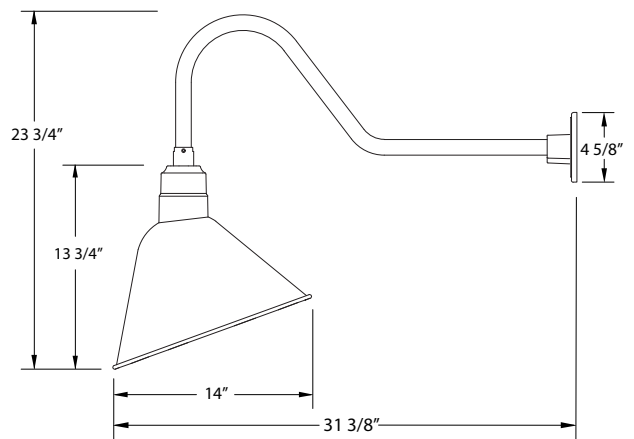

Shipping:

At Montclair Light Works we proudly manufacture, assemble, and ship your lamp within 7-13 business days from our factory in Montclair CA.