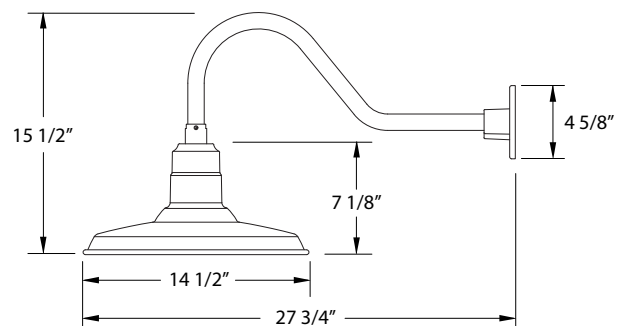

Shipping:

At Montclair Light Works we proudly manufacture, assemble, and ship your lamp within 7-13 business days from our factory in Montclair CA.