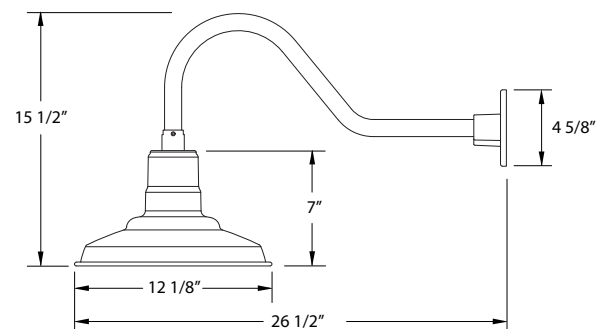

Shipping:

At Montclair Light Works we proudly manufacture, assemble, and ship your lamp within 7-13 business days from our factory in Montclair CA.