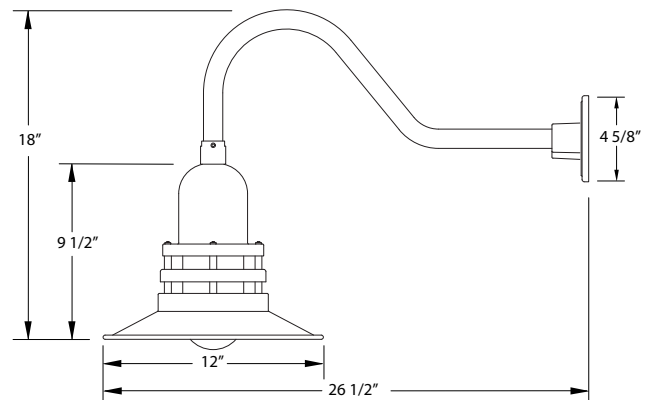

JOB/LOCATION

QUANTITY

DATE

NOTES