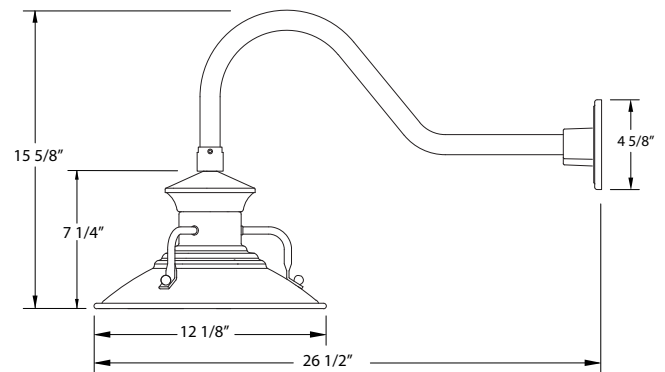

JOB/LOCATION

QUANTITY

DATE

NOTES