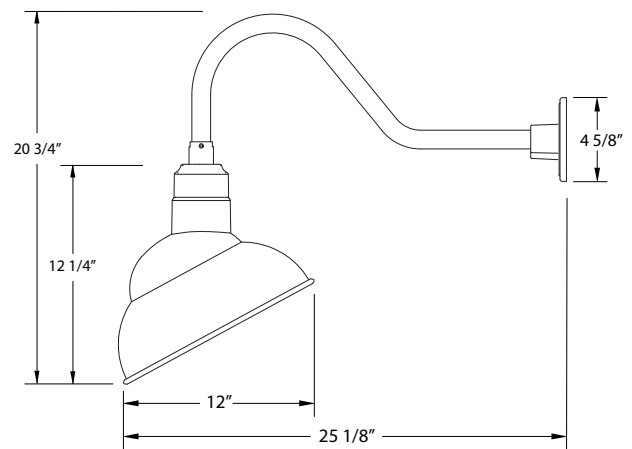

JOB/LOCATION

QUANTITY

DATE

NOTES