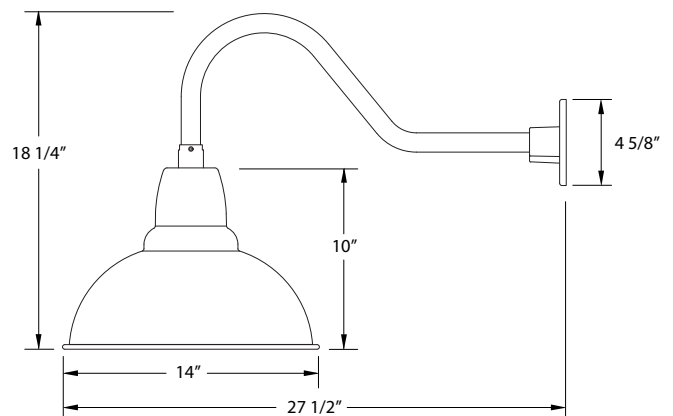

Shipping:

At Montclair Light Works we proudly manufacture, assemble, and ship your lamp within 7-13 business days from our factory in Montclair CA.