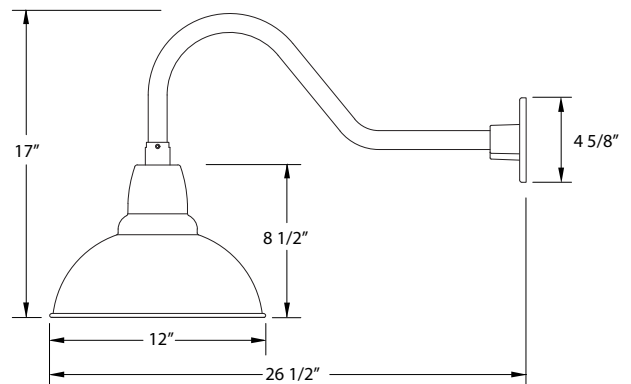

JOB/LOCATION

QUANTITY

DATE

NOTES