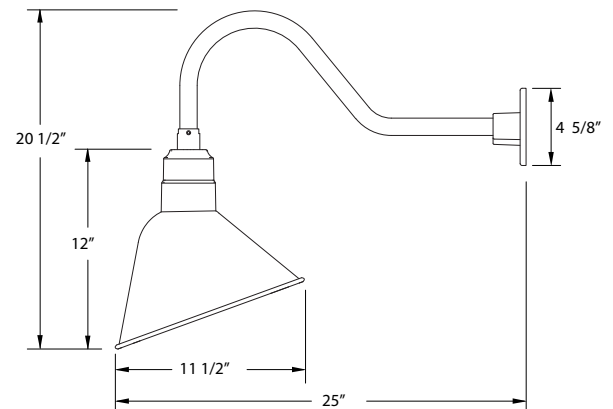

Shipping:

At Montclair Light Works we proudly manufacture, assemble, and ship your lamp within 7-13 business days from our factory in Montclair CA.