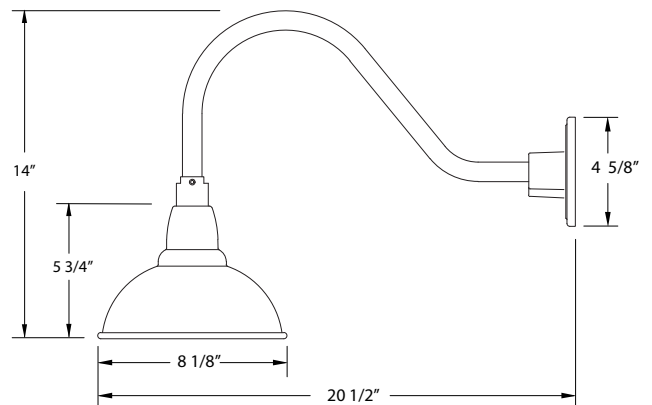

Shipping:

At Montclair Light Works we proudly manufacture, assemble, and ship your lamp within 7-13 business days from our factory in Montclair CA.