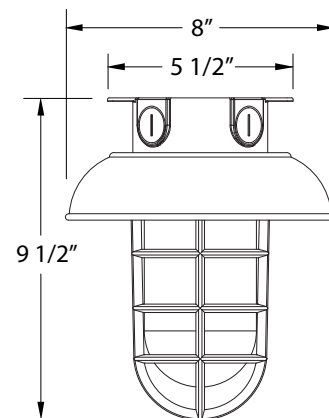

JOB/LOCATION

QUANTITY

DATE

NOTES