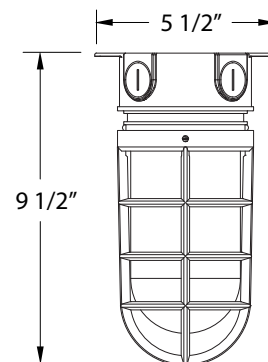

Shipping:

At Montclair Light Works we proudly manufacture, assemble, and ship your lamp within 7-13 business days from our factory in Montclair CA.