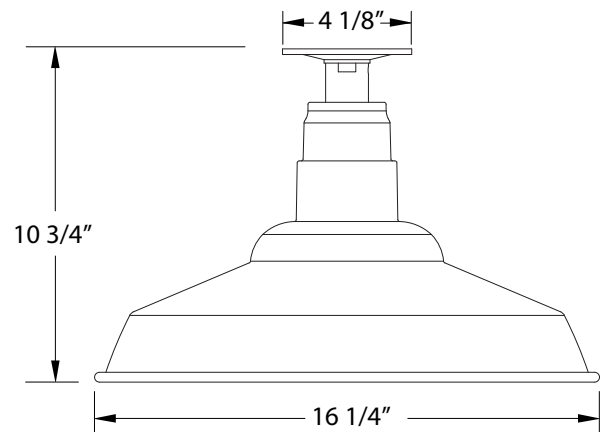

Shipping:

At Montclair Light Works we proudly manufacture, assemble, and ship your lamp within 7-13 business days from our factory in Montclair CA.