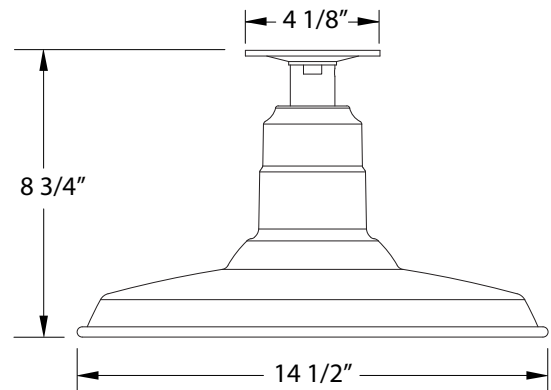

Shipping:

At Montclair Light Works we proudly manufacture, assemble, and ship your lamp within 7-13 business days from our factory in Montclair CA.