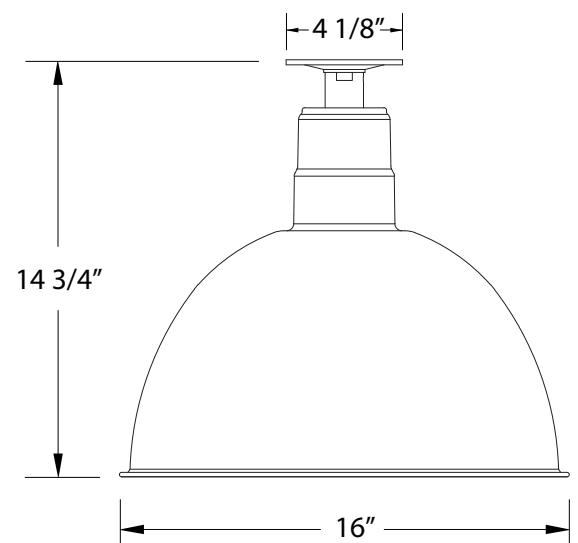

Shipping:

At Montclair Light Works we proudly manufacture, assemble, and ship your lamp within 7-13 business days from our factory in Montclair CA.