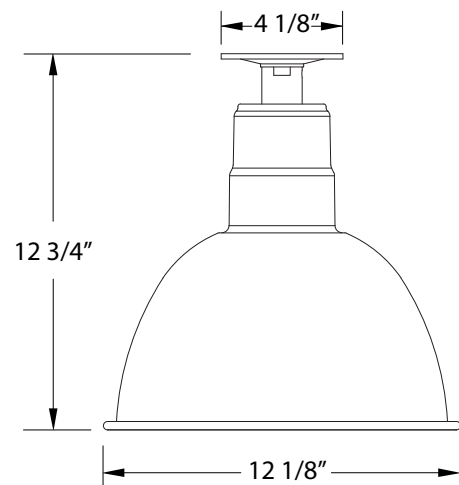

Shipping:

At Montclair Light Works we proudly manufacture, assemble, and ship your lamp within 7-13 business days from our factory in Montclair CA.