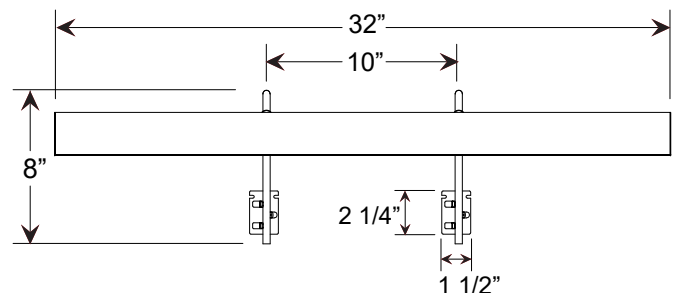

Shipping:

At Montclair Light Works we proudly manufacture, assemble, and ship your lamp within 7-13 business days from our factory in Montclair CA.