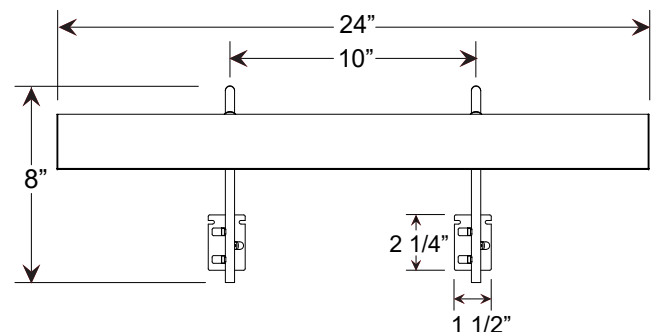

Shipping:

At Montclair Light Works we proudly manufacture, assemble, and ship your lamp within 7-13 business days from our factory in Montclair CA.