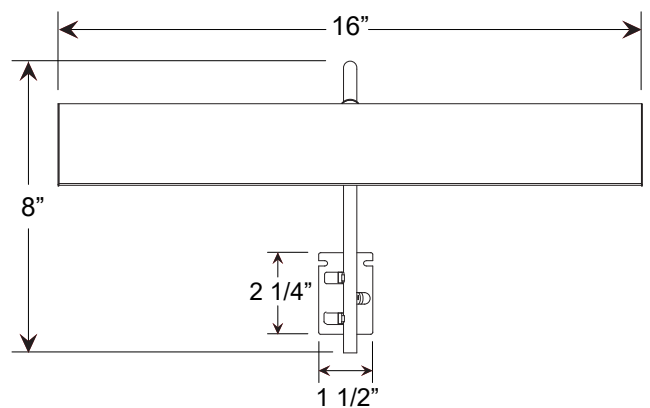

Shipping:

At Montclair Light Works we proudly manufacture, assemble, and ship your lamp within 7-13 business days from our factory in Montclair CA.