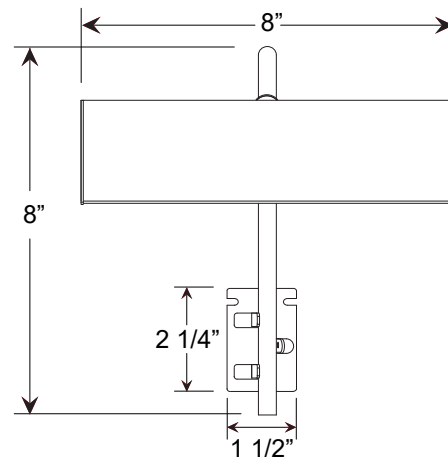

Shipping:

At Montclair Light Works we proudly manufacture, assemble, and ship your lamp within 7-13 business days from our factory in Montclair CA.