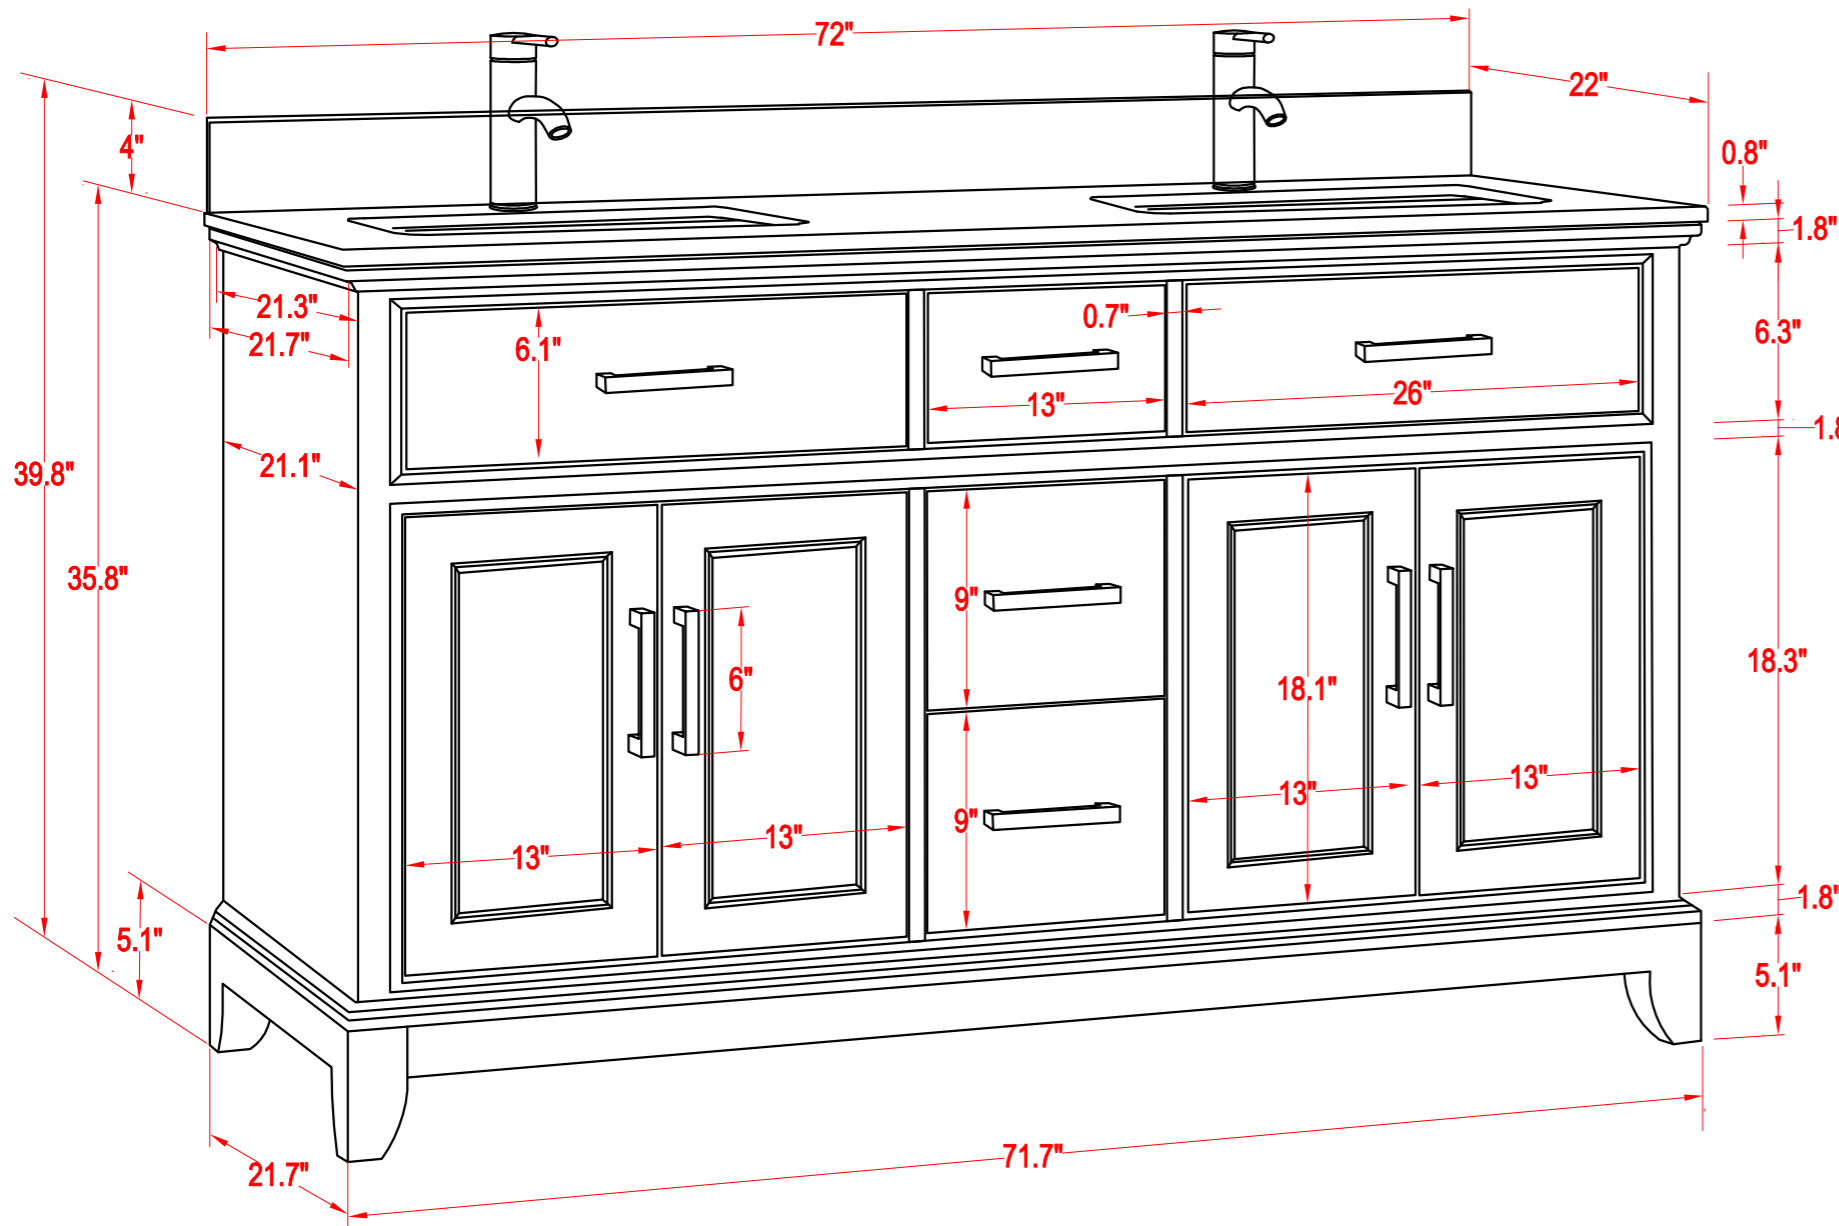

Bathroom Cabinet

Unit

inch

Model

VA1072

Mirror: 23.2"x27.56" inch

Cabinet: 72"x22"x39.8" inch

Handle: 6" inch

(PLAN)

(BACK)