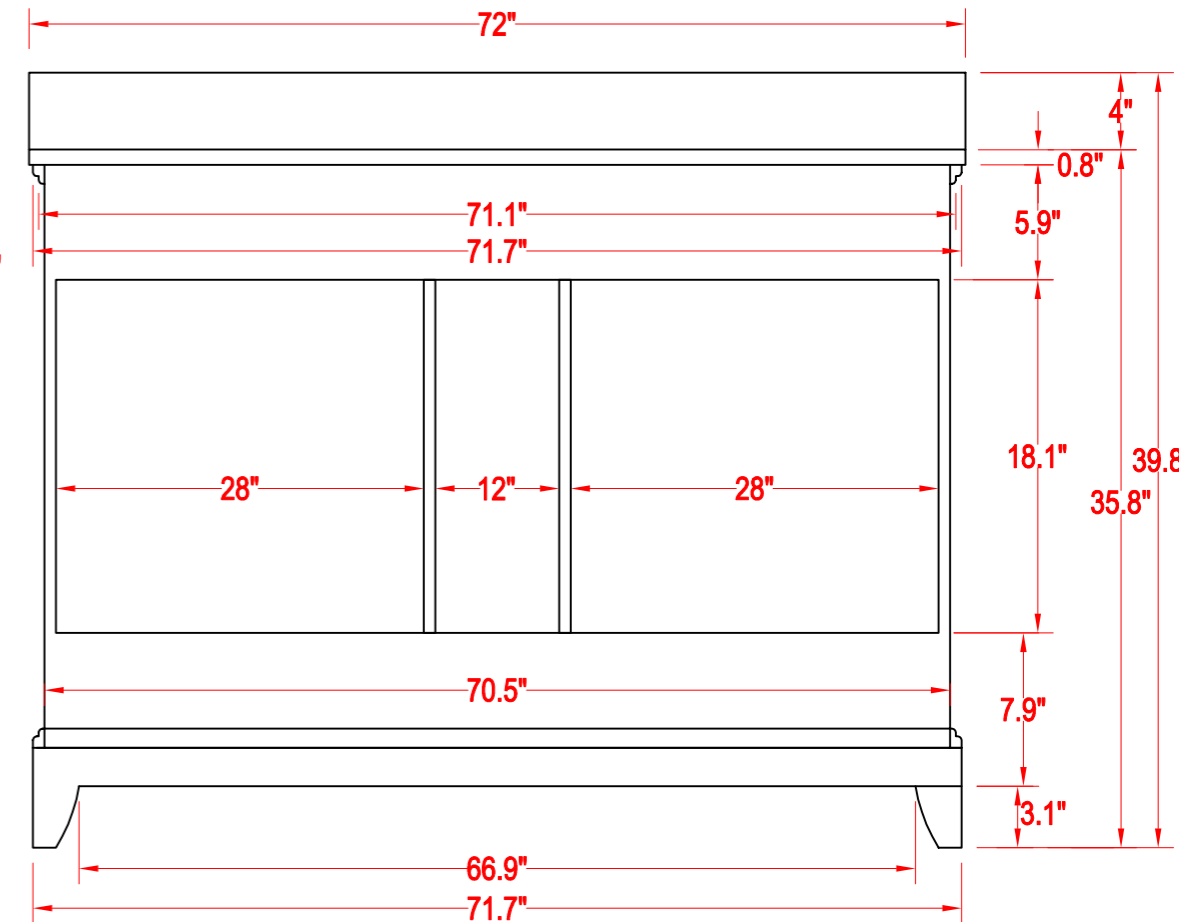

# Bathroom Cabinet

Unit

inch

Model

VA1072

Mirror: 23.2"x27.56" inch

Cabinet: 72"x22"x39.8" inch

Handle: 6" inch

(PLAN)

(BACK)