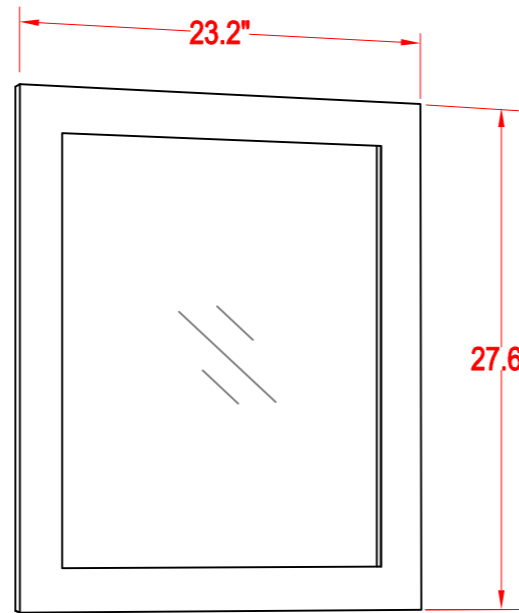

# Bathroom Cabinet

Unit

inch

Model

VA1072

Mirror: 23.2"x27.56" inch

Cabinet: 72"x22"x39.8" inch

Handle: 6" inch