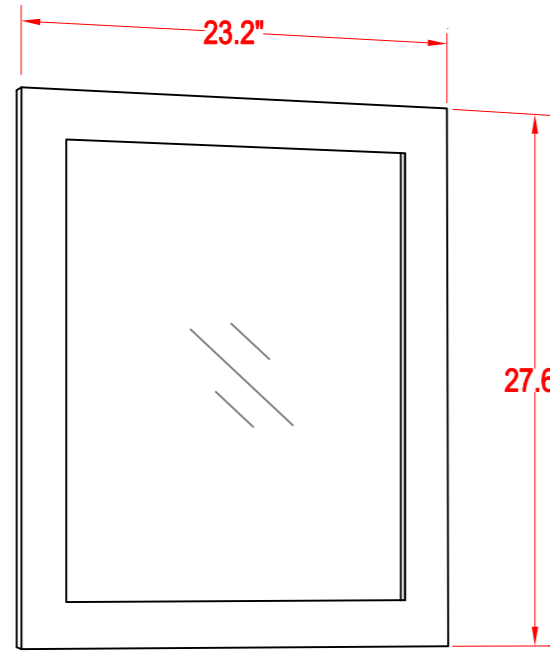

# Bathroom Cabinet

Unit

inch

Model

VA1072

Mirror: 23.2"x27.56" inch

Cabinet: 72"x22"x39.8" inch

Handle: 6" inch