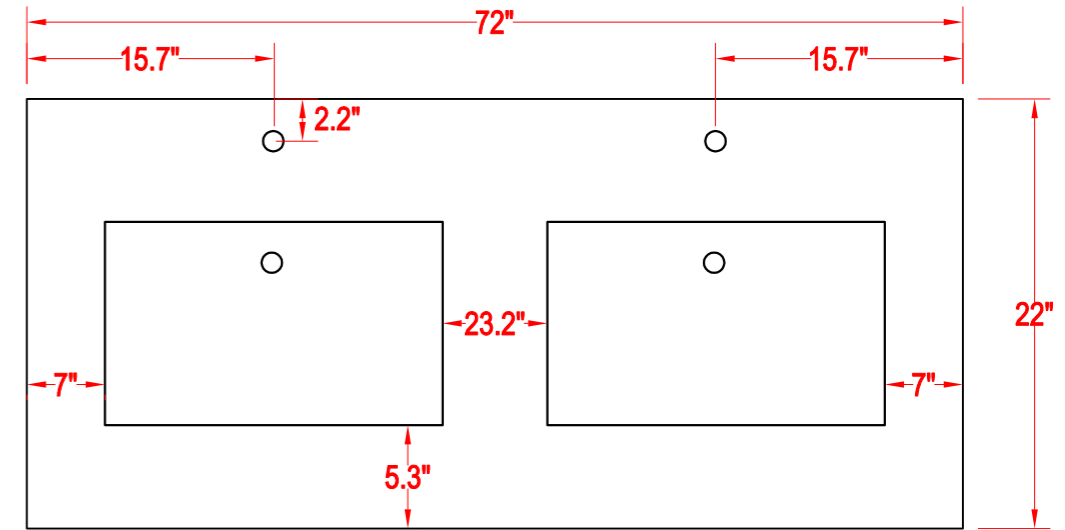

# Bathroom Cabinet

Unit

inch

Model

VA1072

Mirror: 23.2"x27.56" inch

Cabinet: 72"x22"x39.8" inch

Handle: 6" inch