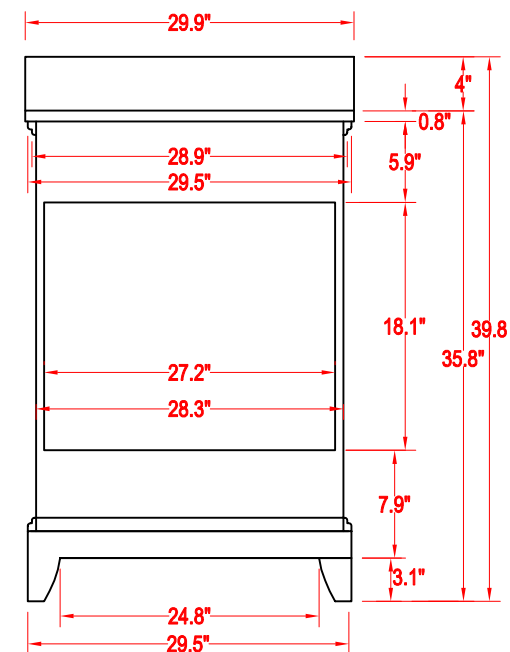

Bathroom Cabinet

Unit

inch

Model

VA1030

Mirror: 29.1"x27.6" inch

Cabinet: 29.9"x22"x39.8" inch

Handle: 6" inch

(BACK)