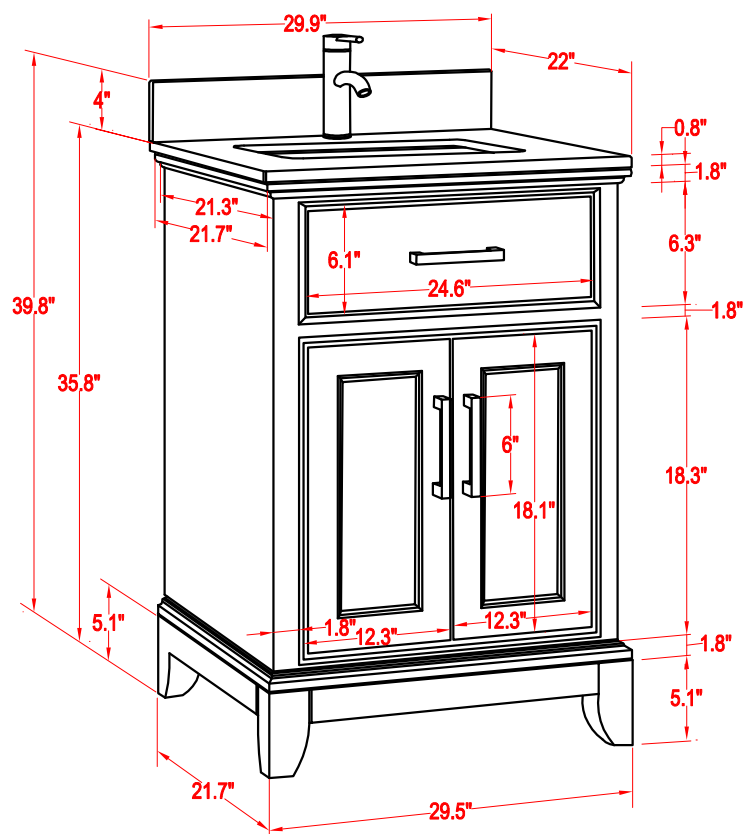

Bathroom Cabinet

Unit

inch

Model

VA1030

Mirror: 29.1"x27.6" inch

Cabinet: 29.9"x22"x39.8" inch

Handle: 6" inch