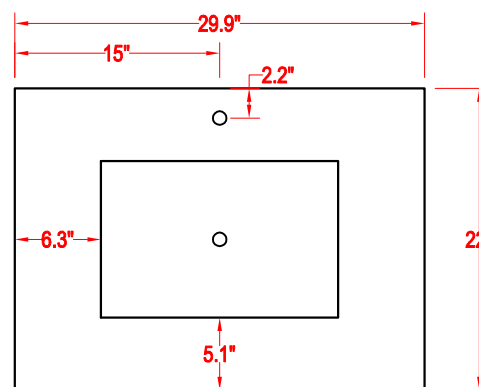

Bathroom Cabinet

Unit

inch

Model

VA1030

Mirror: 29.1"x27.6" inch

Cabinet: 29.9"x22"x39.8" inch

Handle: 6" inch