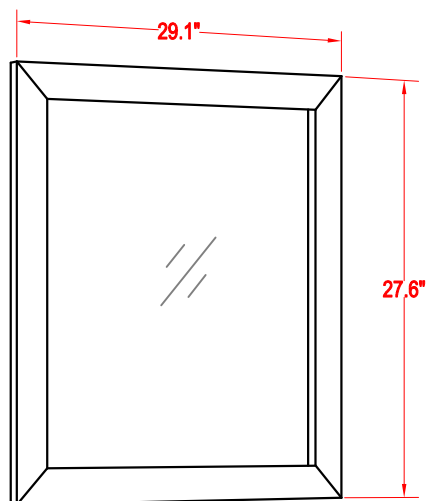

Bathroom Cabinet

Unit

inch

Model

VA1030

Mirror: 29.1"x27.6" inch

Cabinet: 29.9"x22"x39.8" inch

Handle: 6" inch