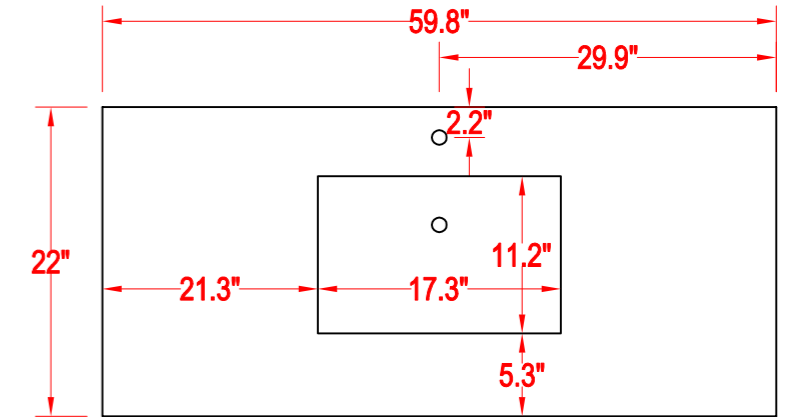

Bathroom Cabinet

Unit

inch

Model

VA2060S

Mirror: 59.1"x27.6" inch

Cabinet: 59.8"x22"x39.8" inch

Handle: 6" inch