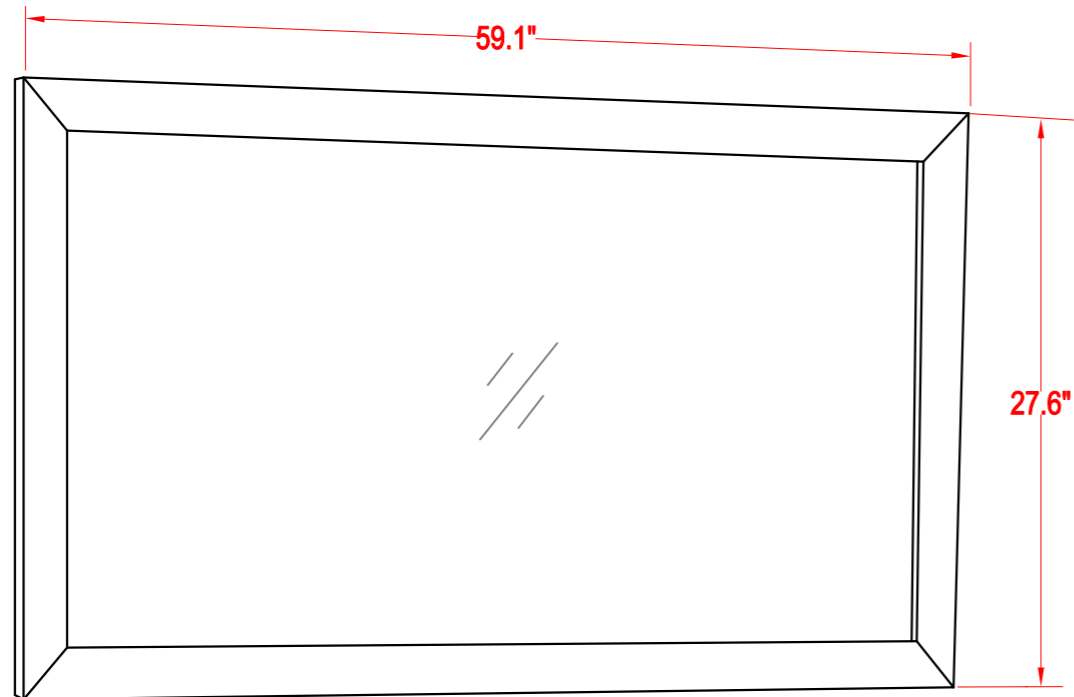

Bathroom Cabinet

Unit

inch

Model

VA2060S

Mirror: 59.1"x27.6" inch

Cabinet: 59.8"x22"x39.8" inch

Handle: 6" inch