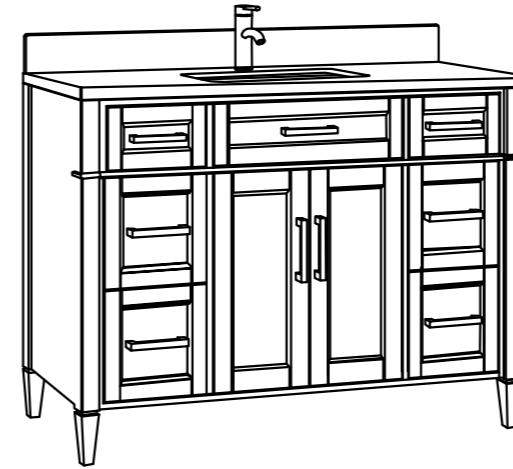

Bathroom Cabinet

Unit

inch

Model

VA2060S

Mirror: 59.1"x27.6" inch

Cabinet: 59.8"x22"x39.8" inch

Handle: 6" inch