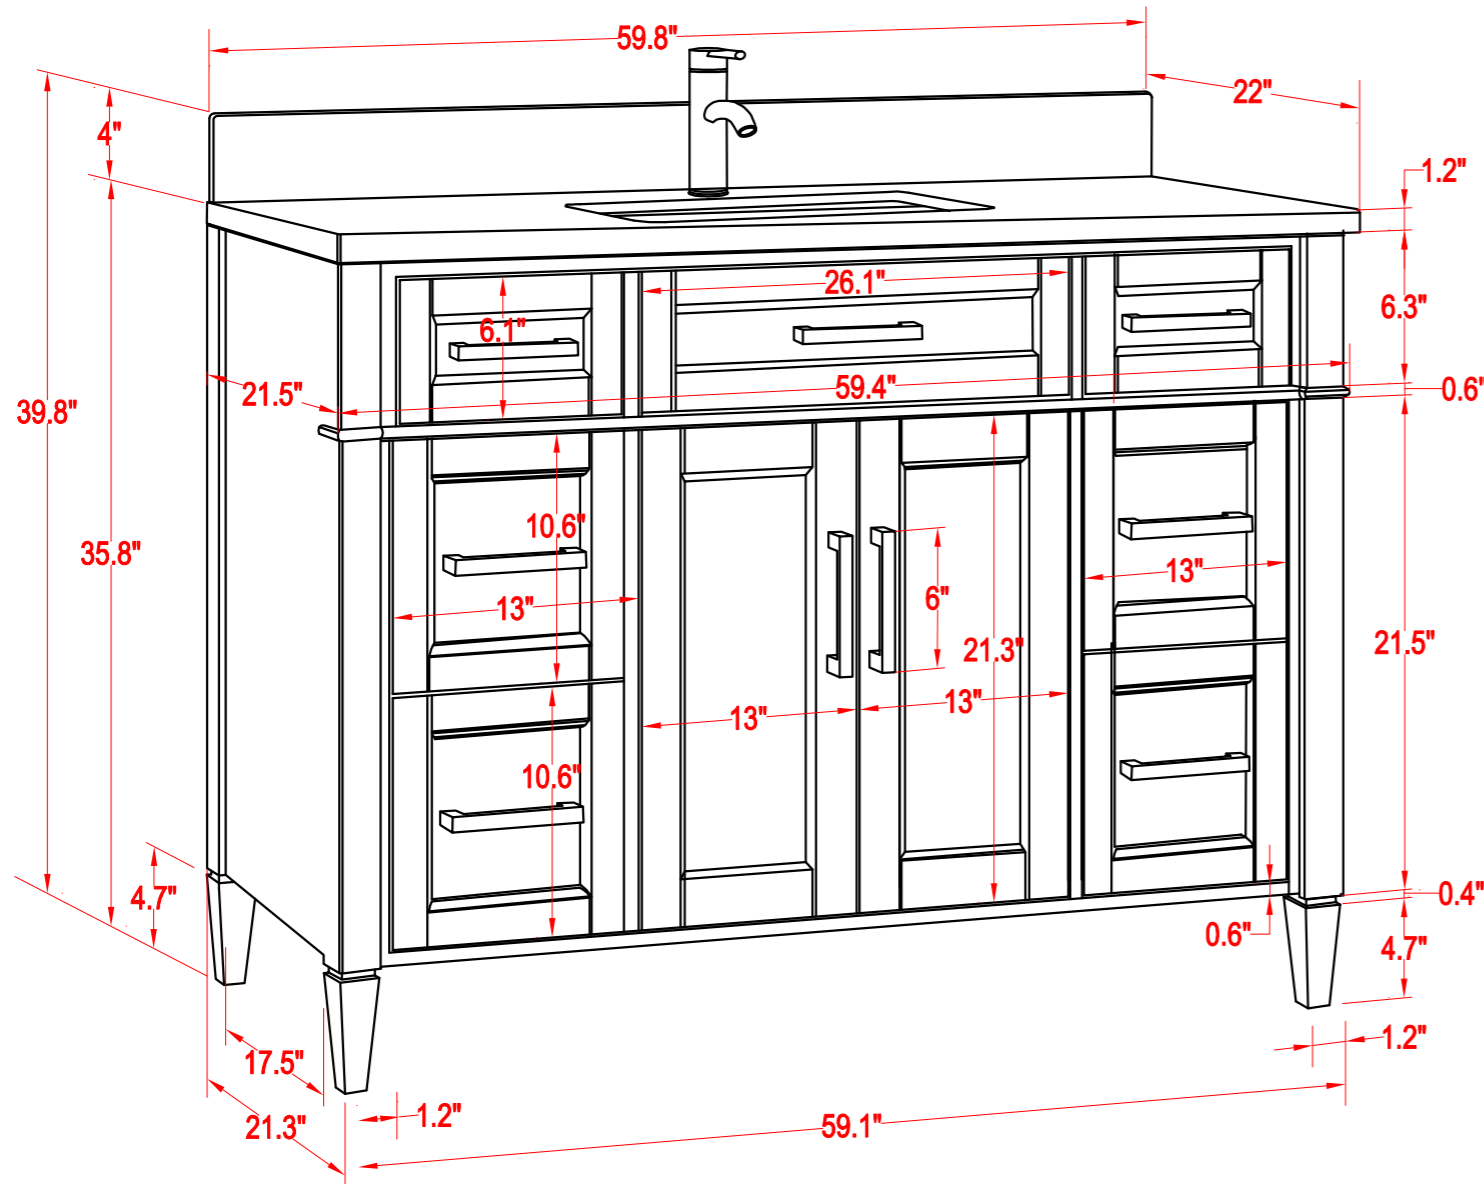

Bathroom Cabinet

Unit

inch

Model

VA2060S

Mirror: 59.1"x27.6" inch

Cabinet: 59.8"x22"x39.8" inch

Handle: 6" inch

(PLAN)

(BACK)