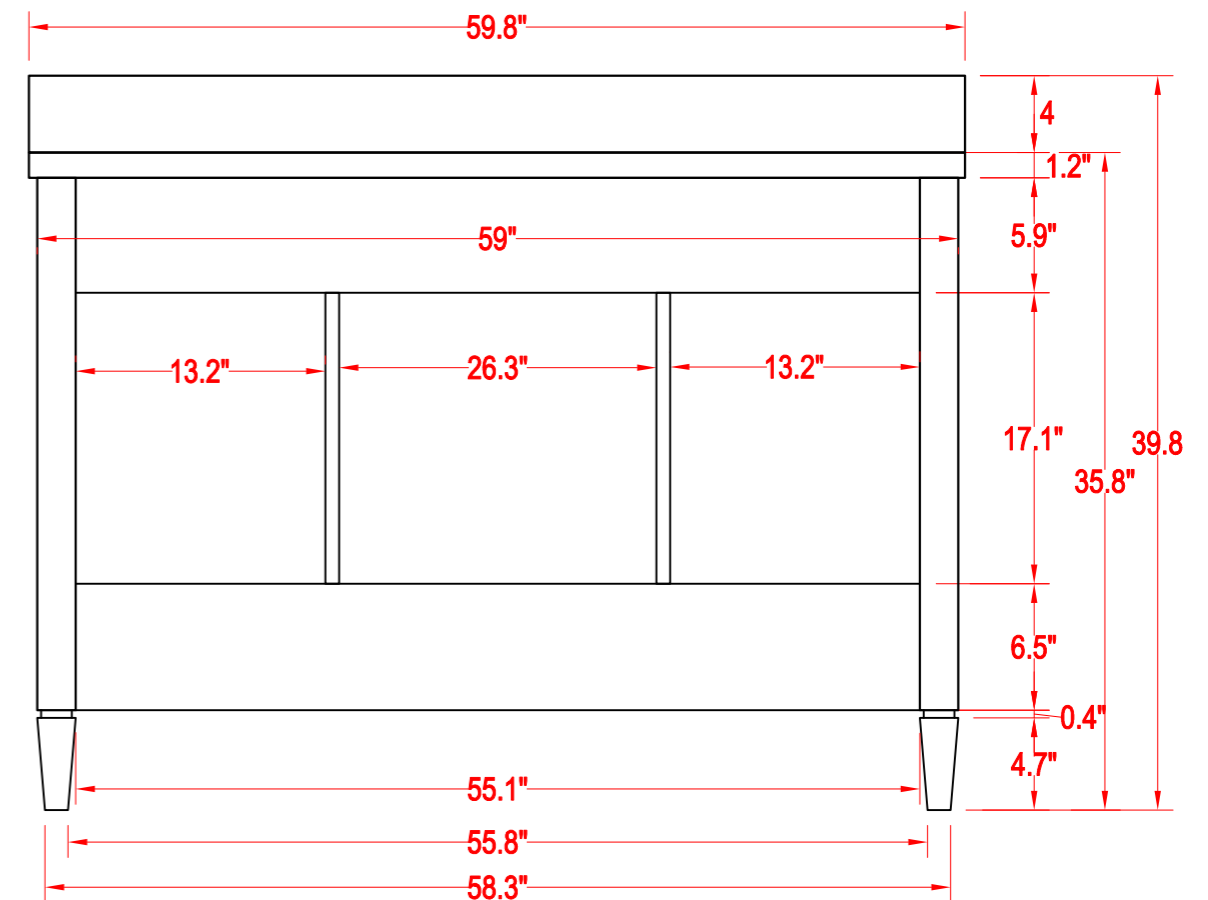

Bathroom Cabinet

Unit

inch

Model

VA2060S

Mirror: 59.1"x27.6" inch

Cabinet: 59.8"x22"x39.8" inch

Handle: 6" inch

(PLAN)

(BACK)