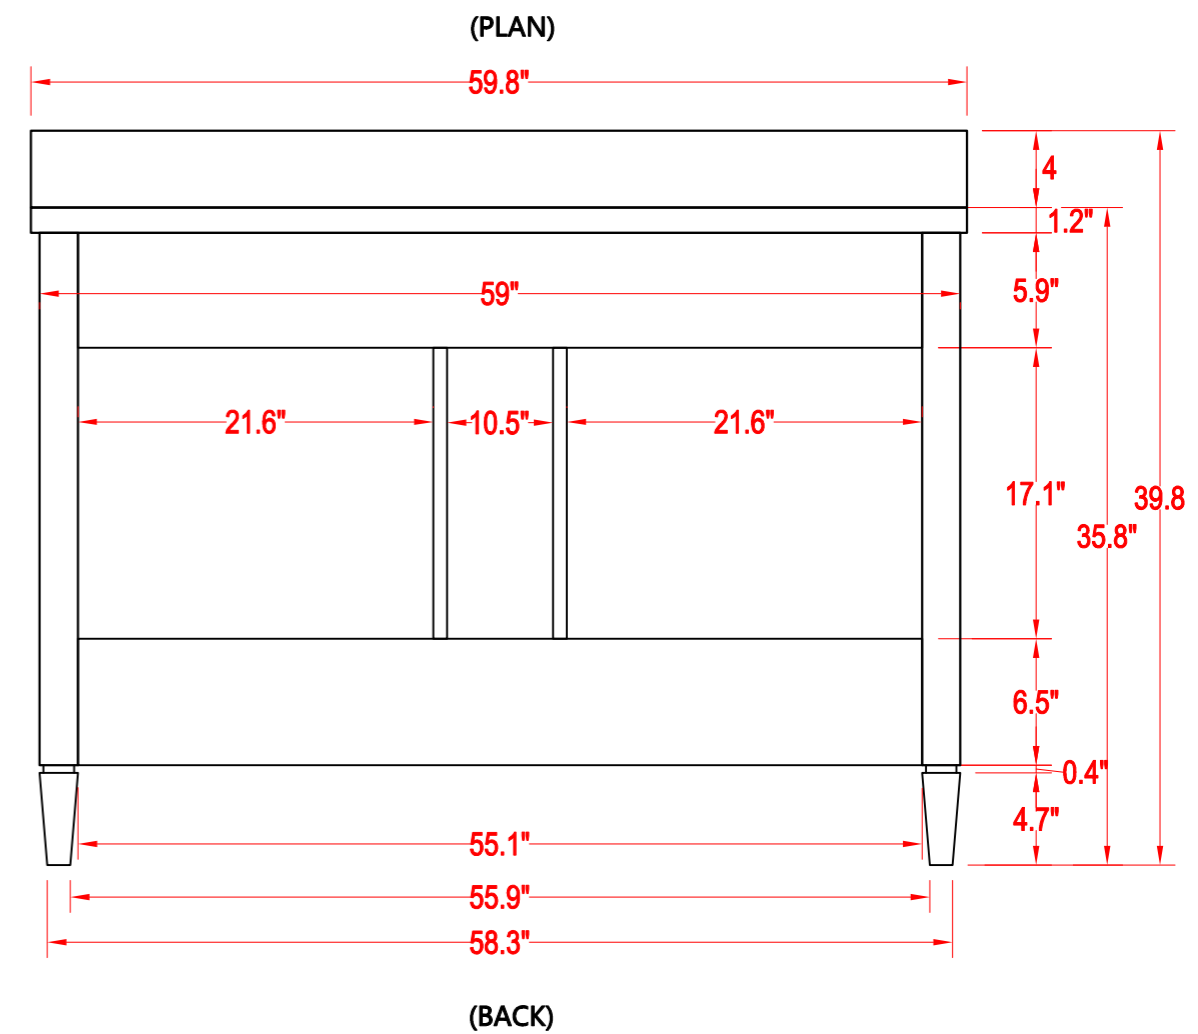

# Bathroom Cabinet

Unit

inch

Model

VA2060D

Mirror: 59"x27.6" inch

Cabinet: 59.8"x22"x39.8" inch

Handle: 6" inch

(BACK)