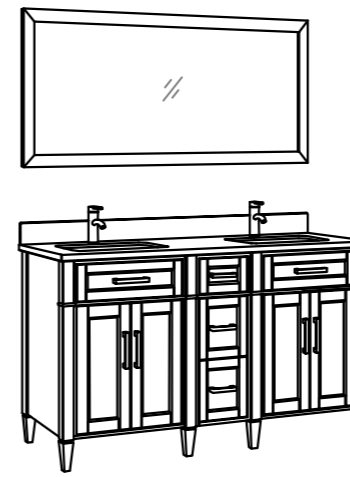

# Bathroom Cabinet

Unit

inch

Model

VA2060D

Mirror: 59"x27.6" inch

Cabinet: 59.8"x22"x39.8" inch

Handle: 6" inch