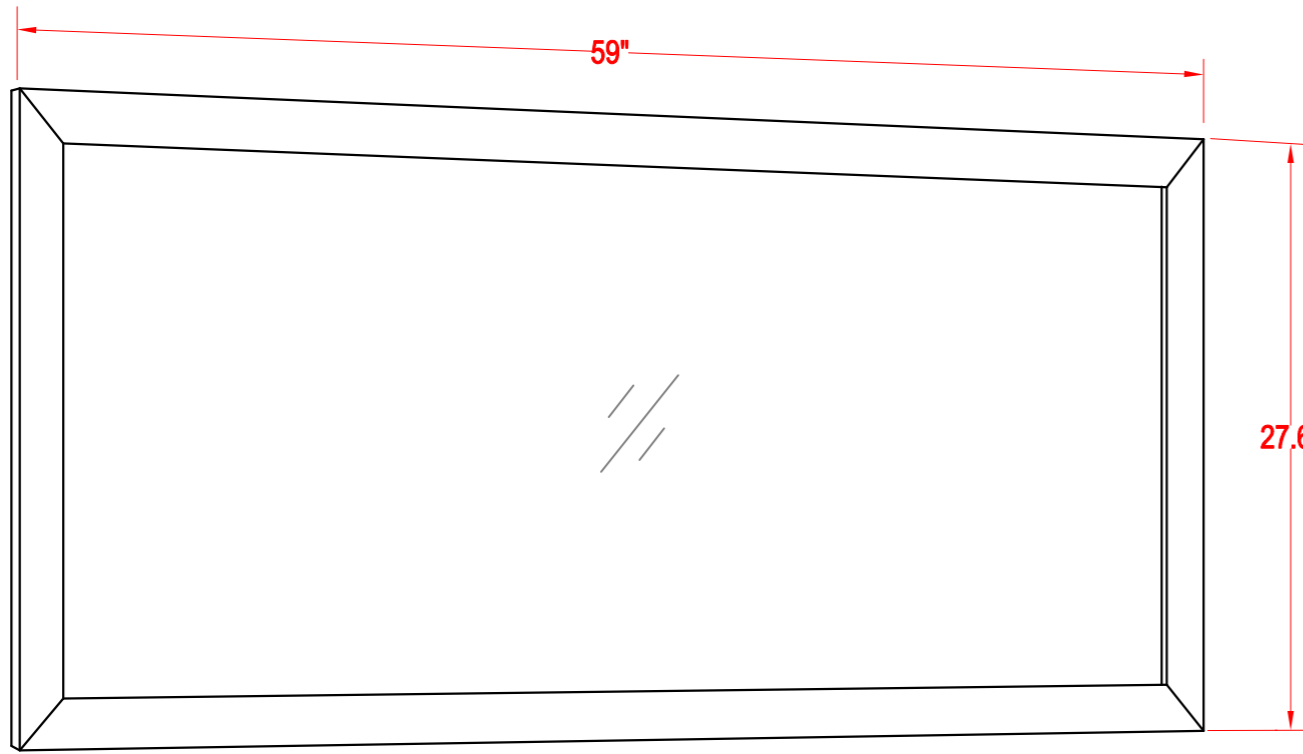

# Bathroom Cabinet

Unit

inch

Model

VA2060D

Mirror: 59"x27.6" inch

Cabinet: 59.8"x22"x39.8" inch

Handle: 6" inch

(BACK)