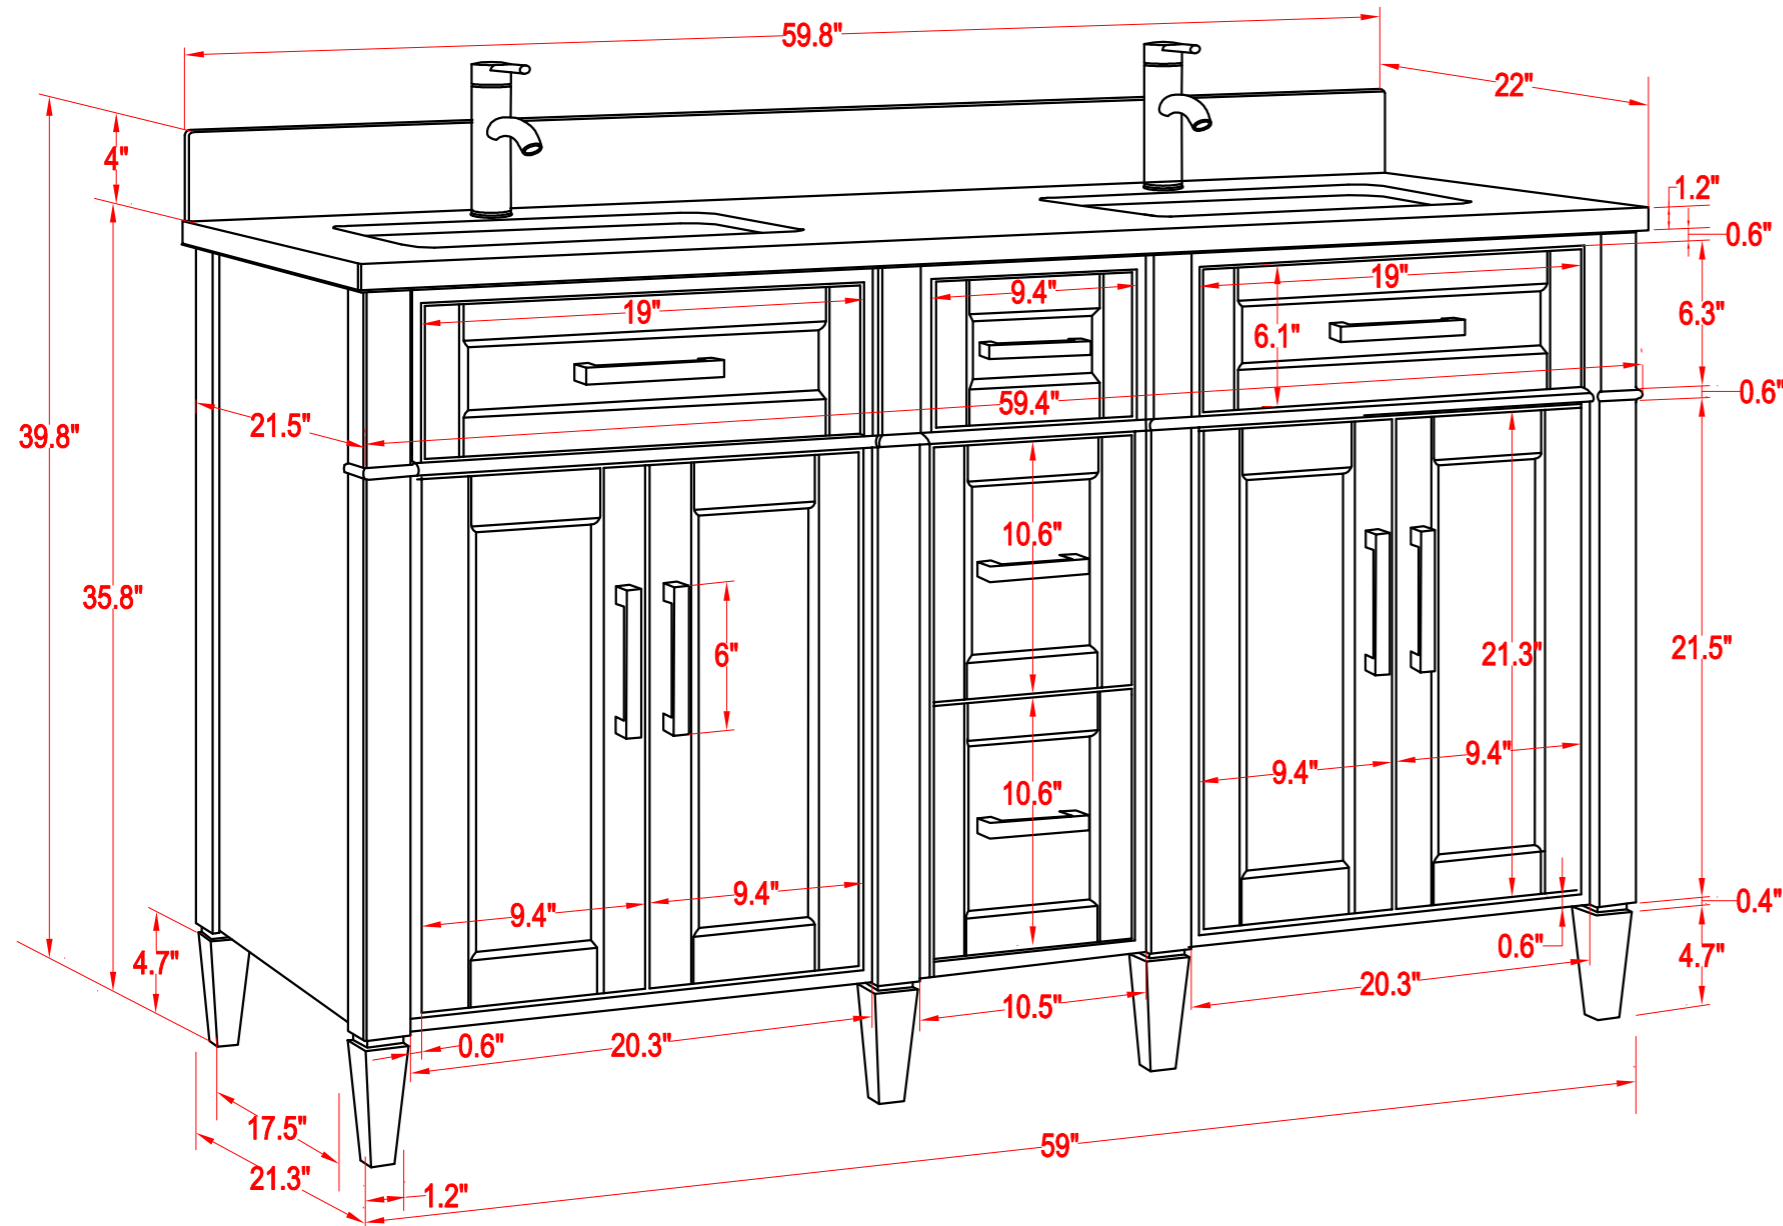

# Bathroom Cabinet

Unit

inch

Model

VA2060D

Mirror: 59"x27.6" inch

Cabinet: 59.8"x22"x39.8" inch

Handle: 6" inch

(BACK)