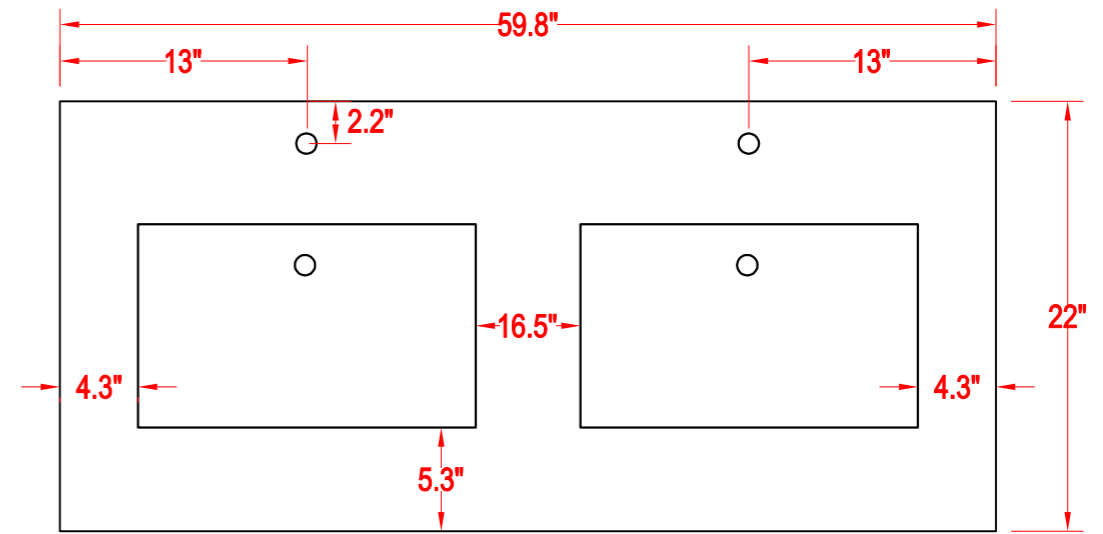

# Bathroom Cabinet

Unit

inch

Model

VA2060D

Mirror: 59"x27.6" inch

Cabinet: 59.8"x22"x39.8" inch

Handle: 6" inch