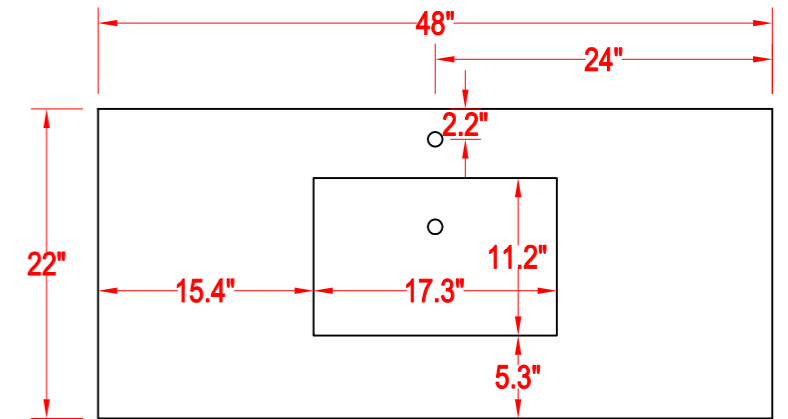

Bathroom Cabinet

Unit

inch

Model

VA2048

Mirror: 47.2"x27.6" inch

Cabinet: 48"x22"x39.8" inch

Handle: 6" inch