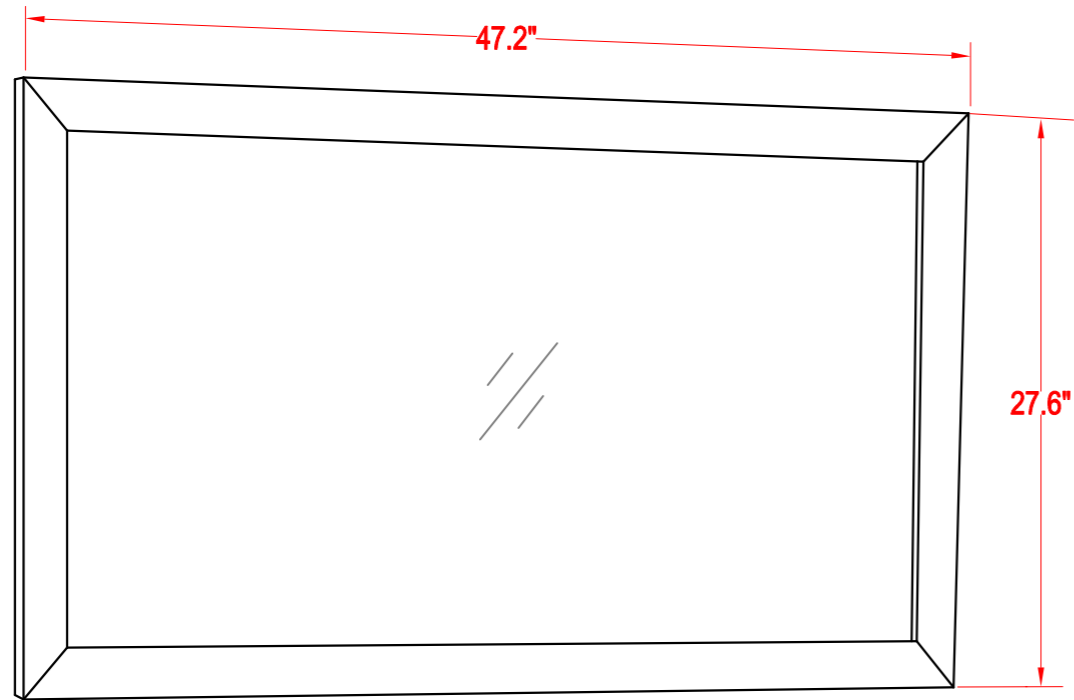

Bathroom Cabinet

Unit

inch

Model

VA2048

Mirror: 47.2"x27.6" inch

Cabinet: 48"x22"x39.8" inch

Handle: 6" inch