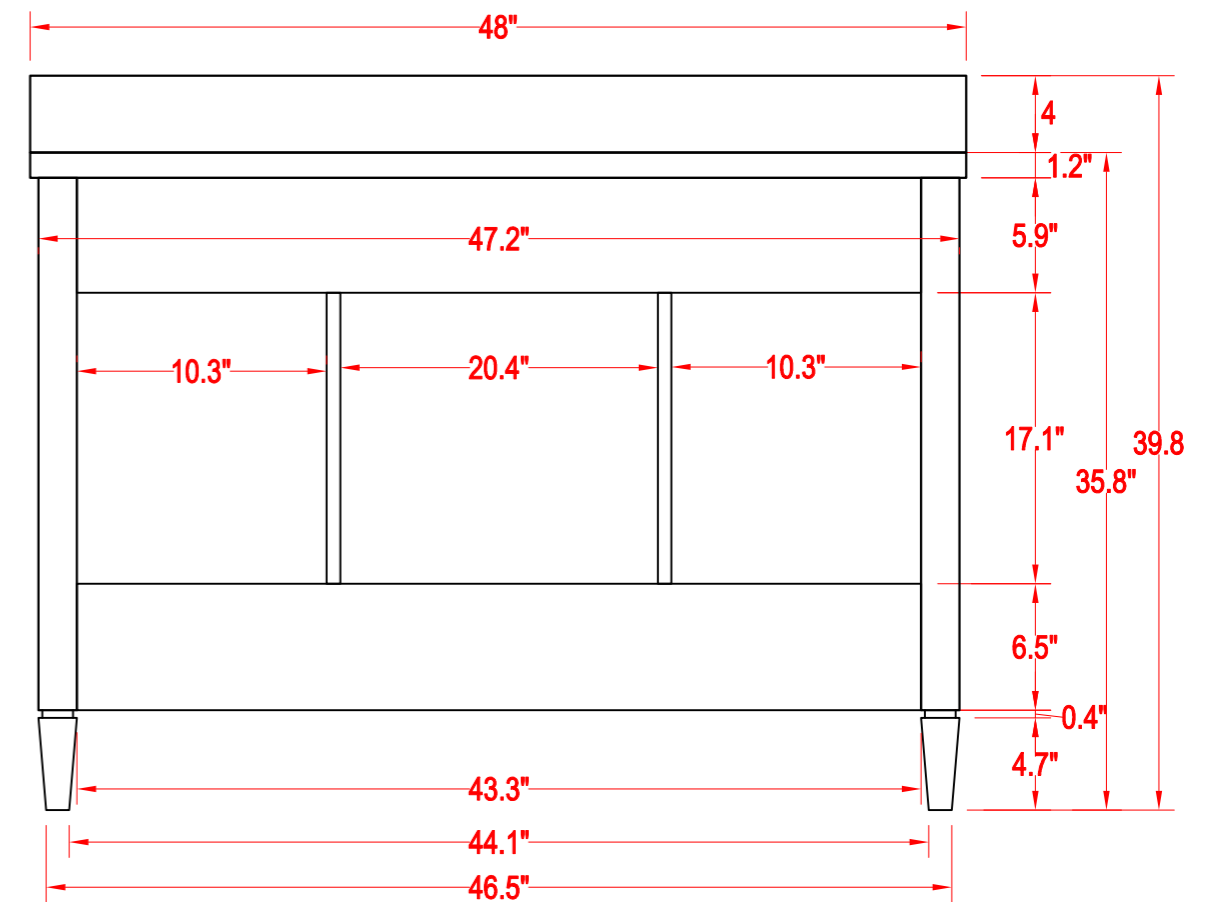

Bathroom Cabinet

Unit

inch

Model

VA2048

Mirror: 47.2"x27.6" inch

Cabinet: 48"x22"x39.8" inch

Handle: 6" inch

(PLAN)

(BACK)