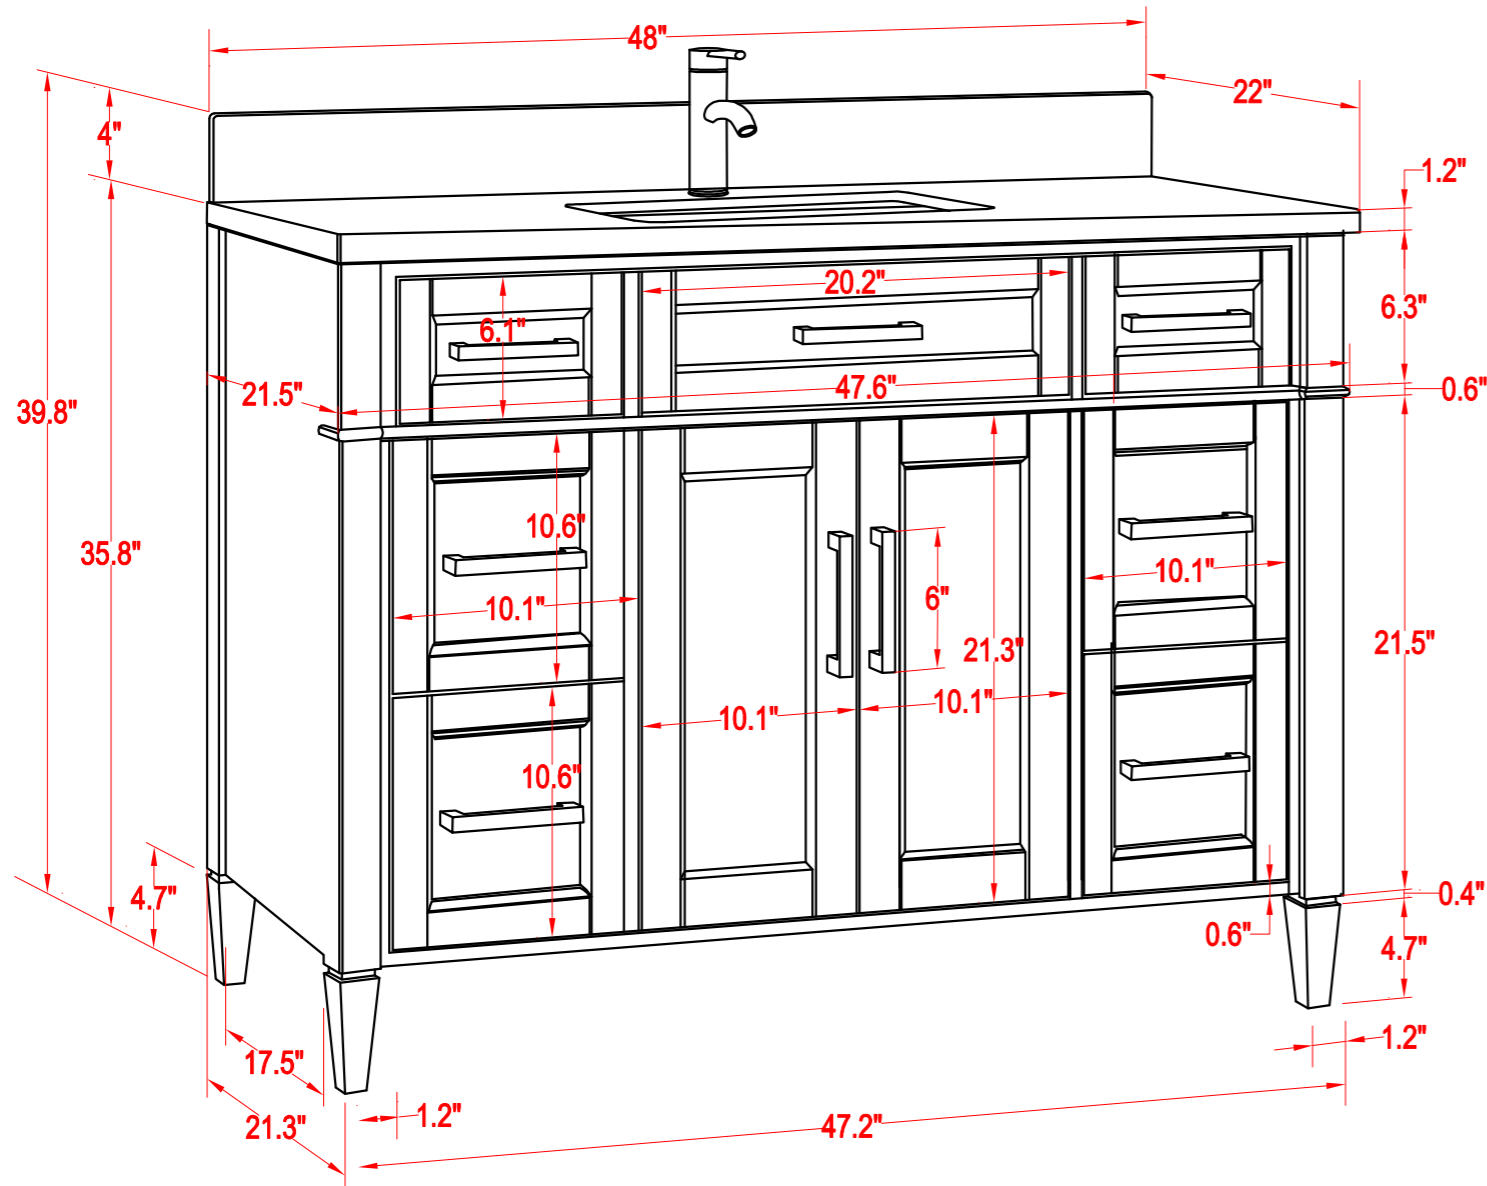

Bathroom Cabinet

Unit

inch

Model

VA2048

Mirror: 47.2"x27.6" inch

Cabinet: 48"x22"x39.8" inch

Handle: 6" inch

(PLAN)

(BACK)