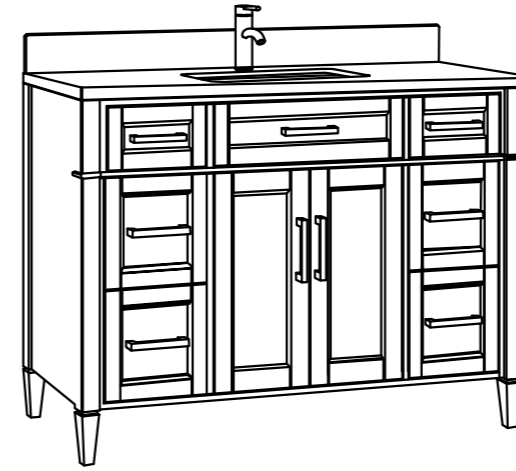

Bathroom Cabinet

Unit

inch

Model

VA2048

Mirror: 47.2"x27.6" inch

Cabinet: 48"x22"x39.8" inch

Handle: 6" inch