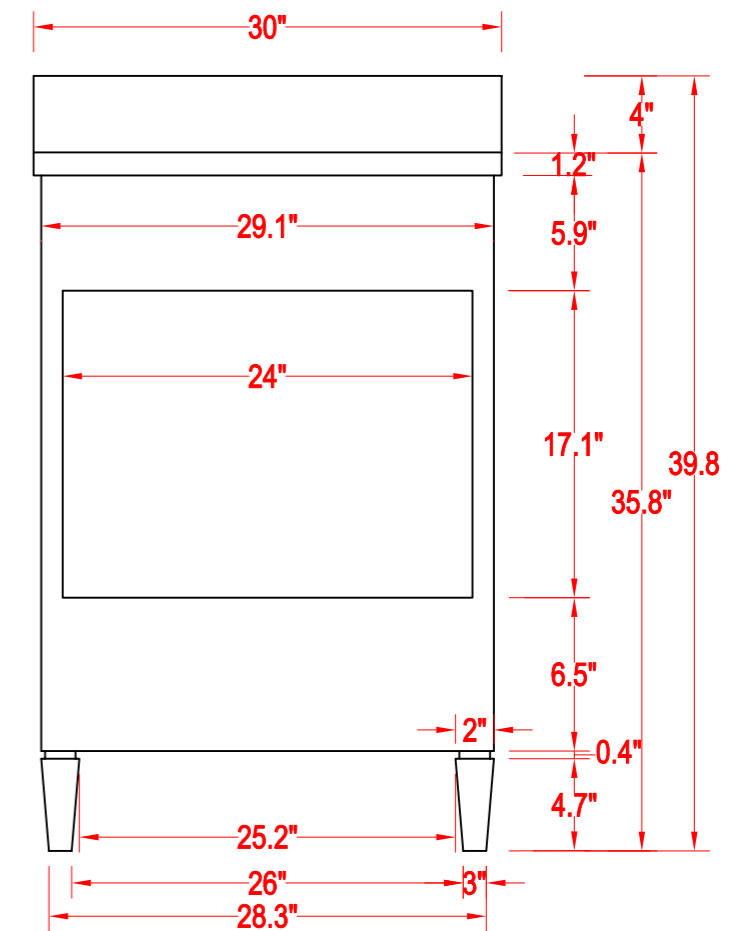

Bathroom Cabinet

Unit

inch

Model

VA2030

Mirror: 29.1"x27.56" inch

Cabinet: 29.9"x22"x39.8" inch

Handle: 6" inch

(PLAN)

(BACK)