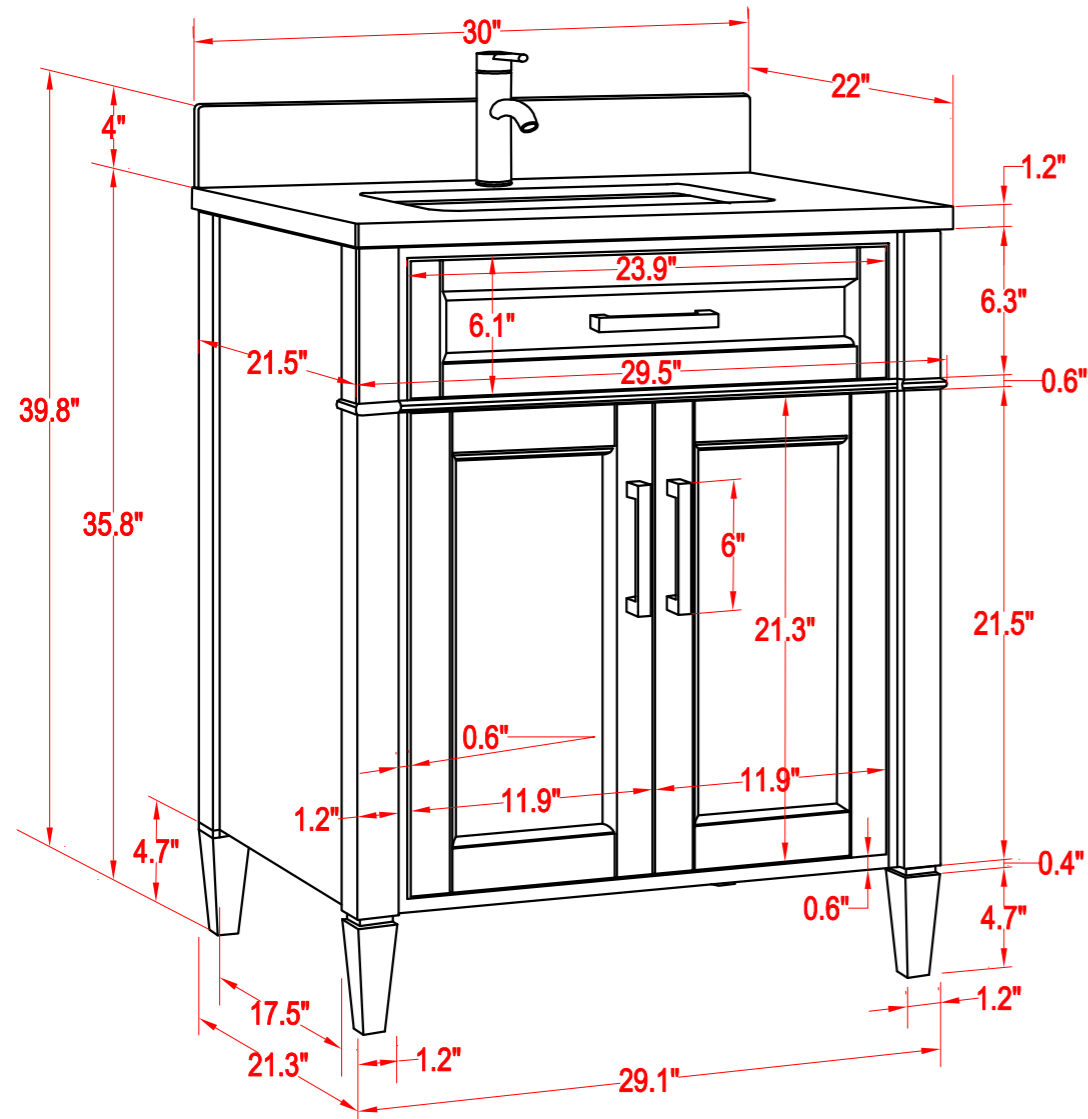

Bathroom Cabinet

Unit

inch

Model

VA2030

Mirror: 29.1"x27.56" inch

Cabinet: 29.9"x22"x39.8" inch

Handle: 6" inch