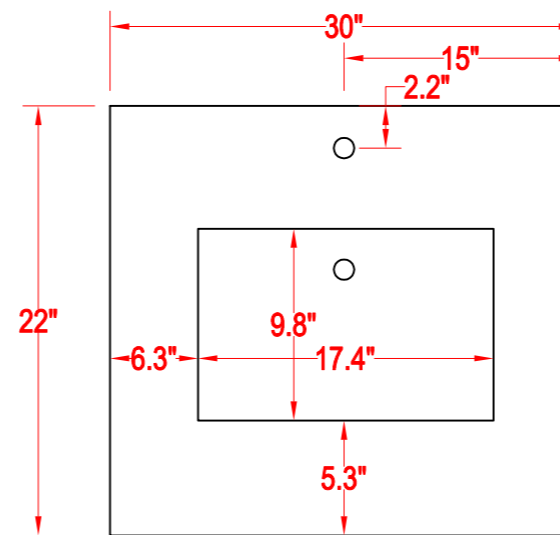

Bathroom Cabinet

Unit

inch

Model

VA2030

Mirror: 29.1"x27.56" inch

Cabinet: 29.9"x22"x39.8" inch

Handle: 6" inch