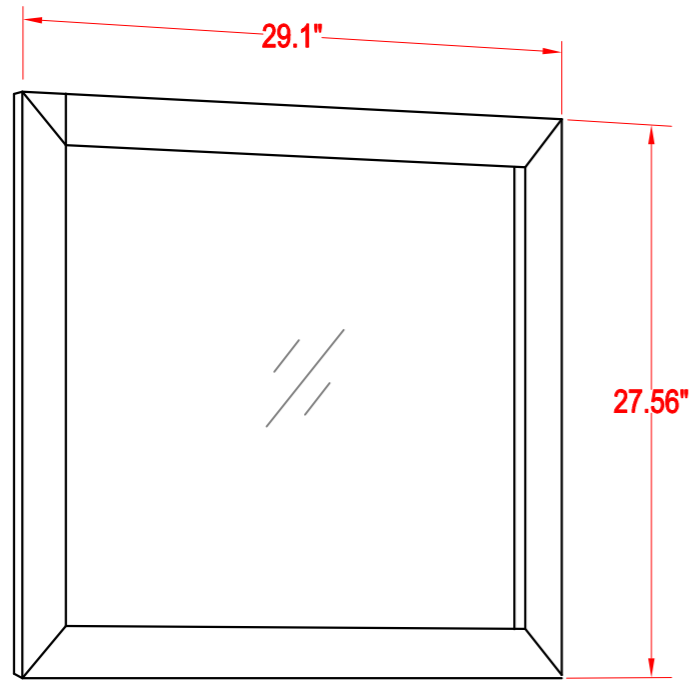

Bathroom Cabinet

Unit

inch

Model

VA2030

Mirror: 29.1"x27.56" inch

Cabinet: 29.9"x22"x39.8" inch

Handle: 6" inch