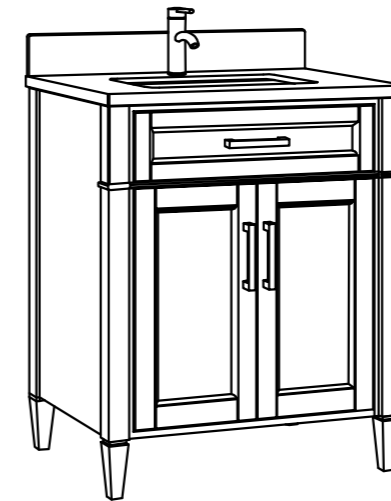

Bathroom Cabinet

Unit

inch

Model

VA2030

Mirror: 29.1"x27.56" inch

Cabinet: 29.9"x22"x39.8" inch

Handle: 6" inch