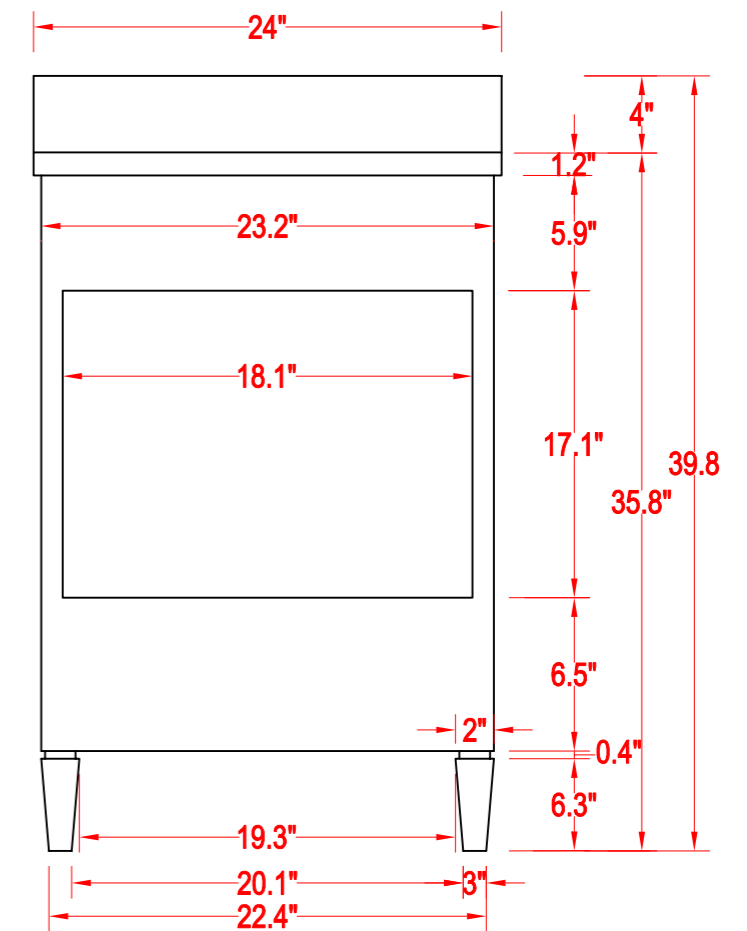

Bathroom Cabinet

Unit

inch

Model

VA2024

Mirror: 23.2"x27.56" inch

Cabinet: 24"x22"x39.8" inch

Handle: 6" inch

(PLAN)

(BACK)