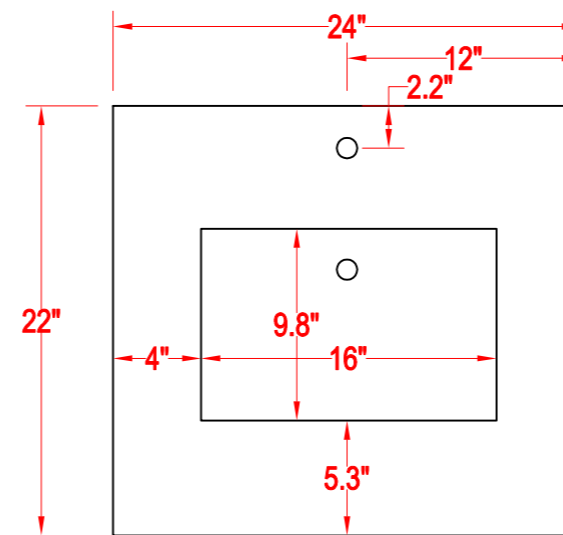

Bathroom Cabinet

Unit

inch

Model

VA2024

Mirror: 23.2"x27.56" inch

Cabinet: 24"x22"x39.8" inch

Handle: 6" inch