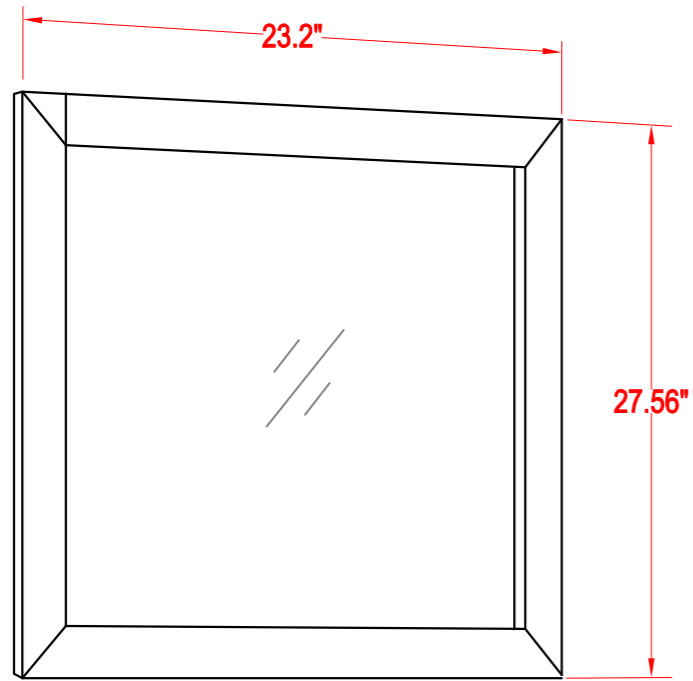

Bathroom Cabinet

Unit

inch

Model

VA2024

Mirror: 23.2"x27.56" inch

Cabinet: 24"x22"x39.8" inch

Handle: 6" inch