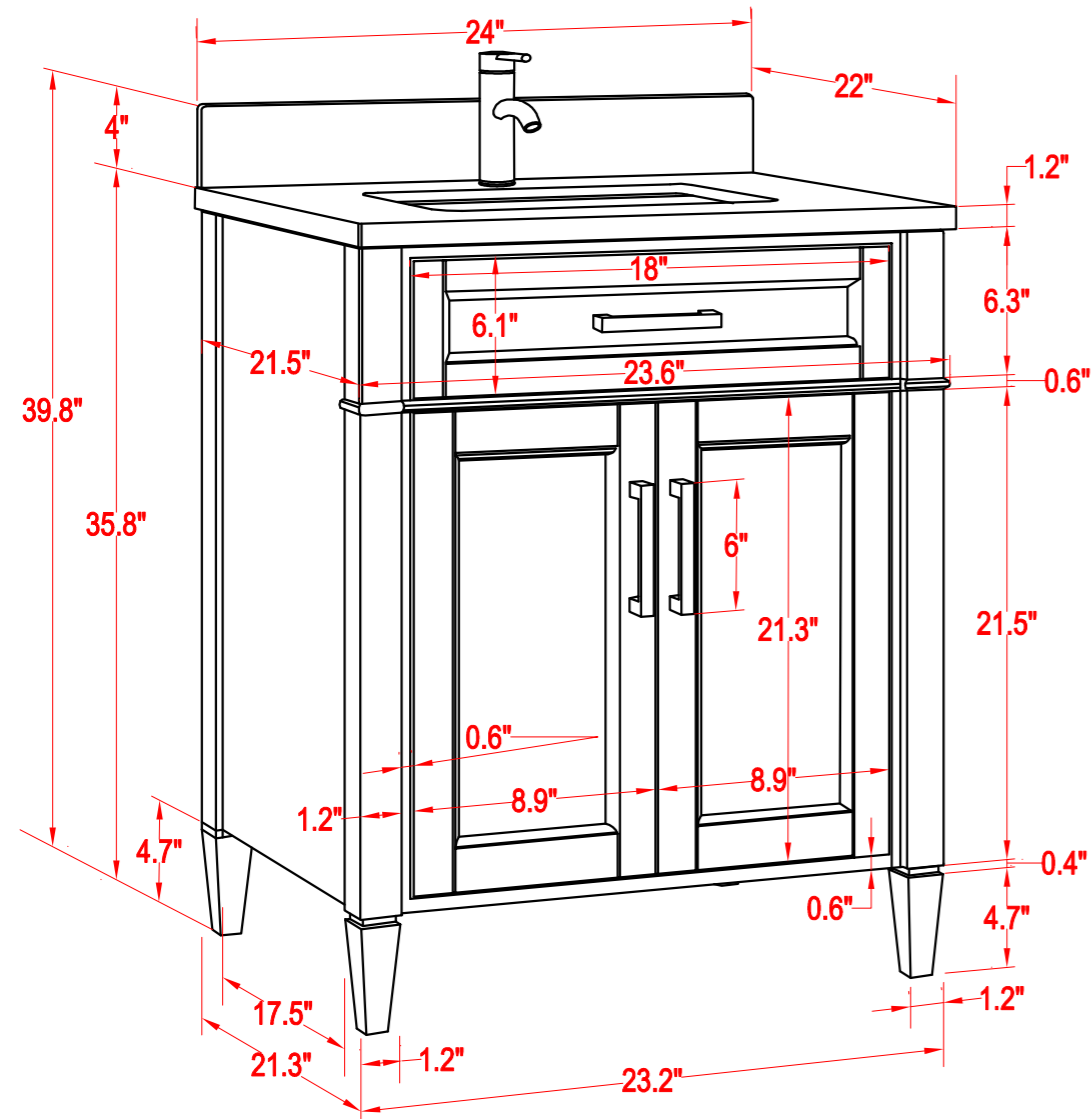

Bathroom Cabinet

Unit

inch

Model

VA2024

Mirror: 23.2"x27.56" inch

Cabinet: 24"x22"x39.8" inch

Handle: 6" inch