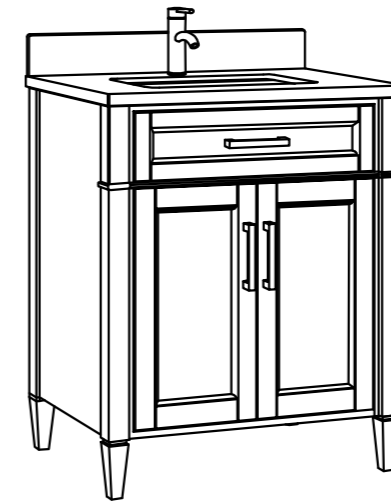

Bathroom Cabinet

Unit

inch

Model

VA2024

Mirror: 23.2"x27.56" inch

Cabinet: 24"x22"x39.8" inch

Handle: 6" inch