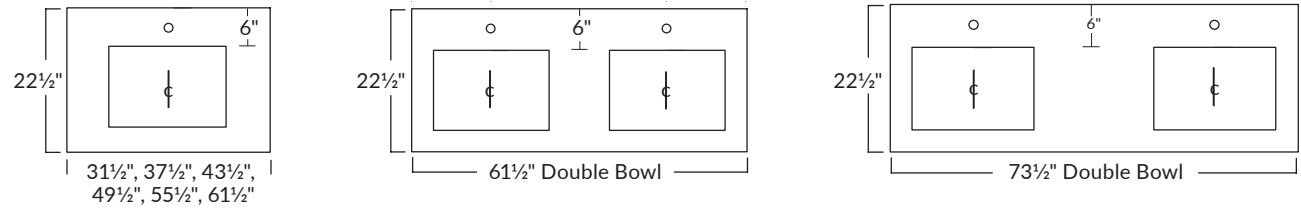

Stone Vanity Top Specifications

Features:

- Vanity top comes with one backsplash and sink(s)
- Side splashes are included based on layout option chosen on order form
- Backsplash and side splash are 4" high
- Stone opening for Rectangular Sinks: 17" x 11⁵/₈"

SINK POSITIONING

Sinks

Classic Sinks

Distinguished by a deep elongated basin, the Classic sink is a traditional style. The wide-shaped, sweeping sides rest under the counter. Available in White or Linen*.

Profile

17" x 11⁵/₈"
Stone Top Opening

Manhattan Sinks

With unique vertical sides, a low sloping bottom and a centre drain location, the Manhattan sink brings a modern contemporary look to any vanity combination. Available in White or Linen*.

Profile

17" x 11⁵/₈"
Stone Top Opening

*The colour Linen is comparable to Kohler "Biscuit", Eljer "Silk", Toto "Sedona Beige" and American Standard "Linen".

NOTE: Measurements are approximate and are provided for informational purposes only.