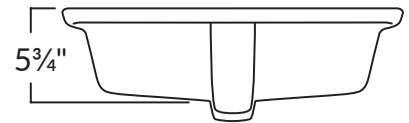

Profile

17" x 11⁵/₈"
Stone Top Opening