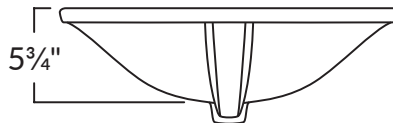

## Features:

- Vanity top comes with one backsplash and sink(s)
- Side splashes are included based on layout option chosen on order form
- Backsplash and side splash are 4" high
- Stone opening for Rectangular Sinks: 17" x 11<sup>5</sup>/<sub>8</sub>"

## SINK POSITIONING

#### Profile

17" x 11<sup>5</sup>/<sub>8</sub>"  
Stone Top Opening