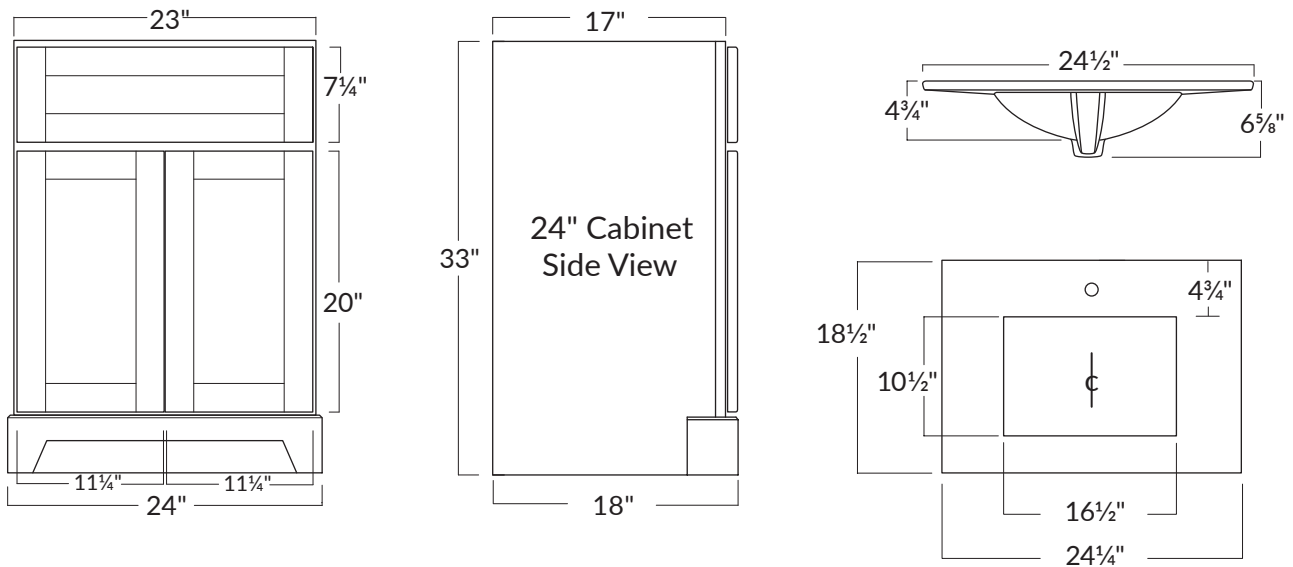

# 24" Vanity

## Features:

- Hardwood face and back frame construction
- No particle board
- $\frac{5}{8}$ " furniture grade plywood construction (floor and end panels)
- Solid wood furniture kick
- Two doors for full access to storage
- Open back for easy installation and plumbing access
- Includes white porcelain top with integrated rectangular sink, overflow drain and non-porous glazing that prevents discolouration and fading (ships loose to be installed on site)
- Wide, flat border around the basin
- Single hole drill pattern only

## Specifications:

**NOTE:** Measurements are approximate and are provided for informational purposes only.