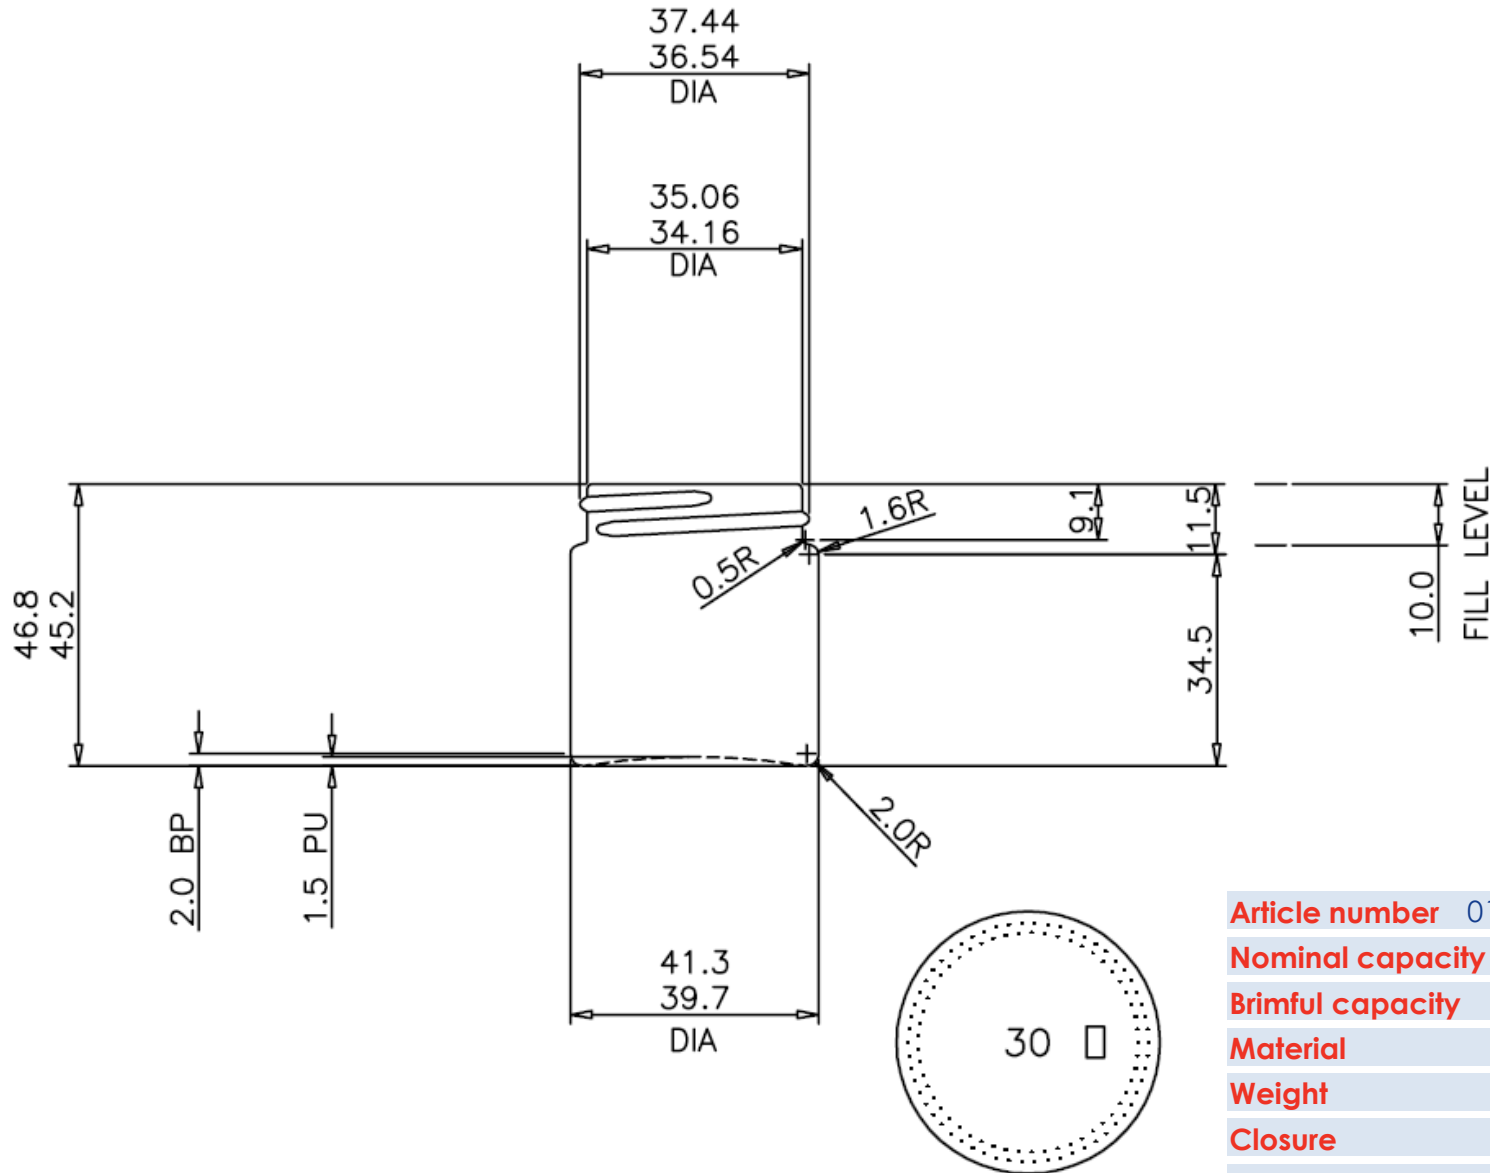

# Cosmetic/Ointment jar – 30 ml – 38/R3

<b>Article number</b>	010325, 500553	<b>Quantity/pallet</b>	10.800 pcs
<b>Nominal capacity</b>	30 ml	<b>Pallet weight</b>	562 kg
<b>Brimful capacity</b>	36 ± 1 ml	<b>Pallet size (l w h)</b>	120*100*108cm
<b>Material</b>	glass	<b>Kinds of layers</b>	PLM
<b>Weight</b>	± 46 gr.	<b>Number of layers</b>	15
<b>Closure</b>	R3 38 mm	<b>Other</b>	10 packs/layer
<b>Colour</b>	amber	<b>Revision date</b>	01/04/2022