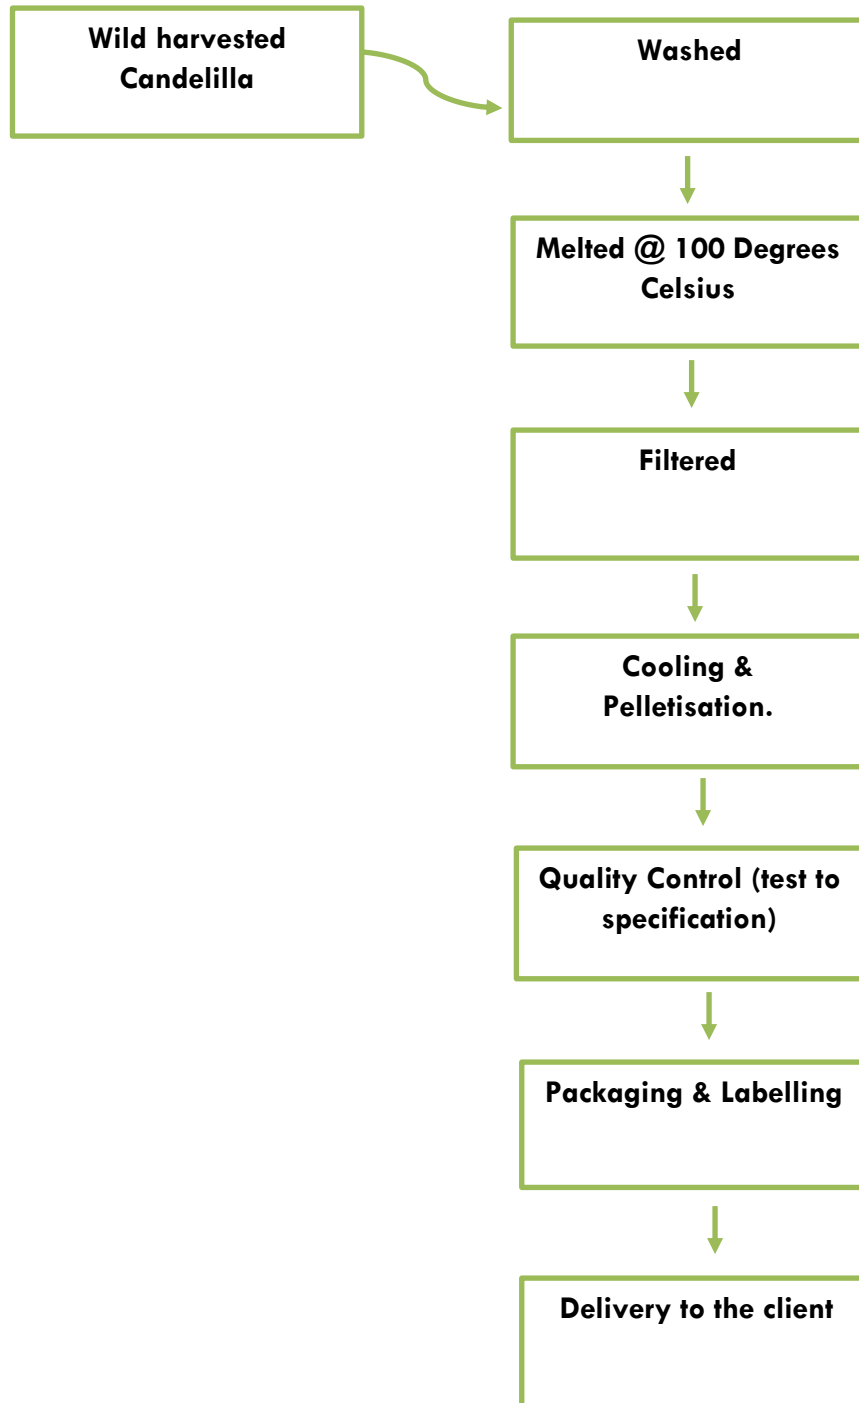

BOMAR

MANUFACTURING FLOW

The attached information is considered to be correct at the time the client received this information. Please be aware that detail can change and we encourage clients to update their records with Bomar regularly. The information is not and should not be considered a guarantee or warranty, or a part of our contractual or other legal obligations. The information is not to be disclosed to others, reproduced or transmitted in whole or in part without permission from Bomar.