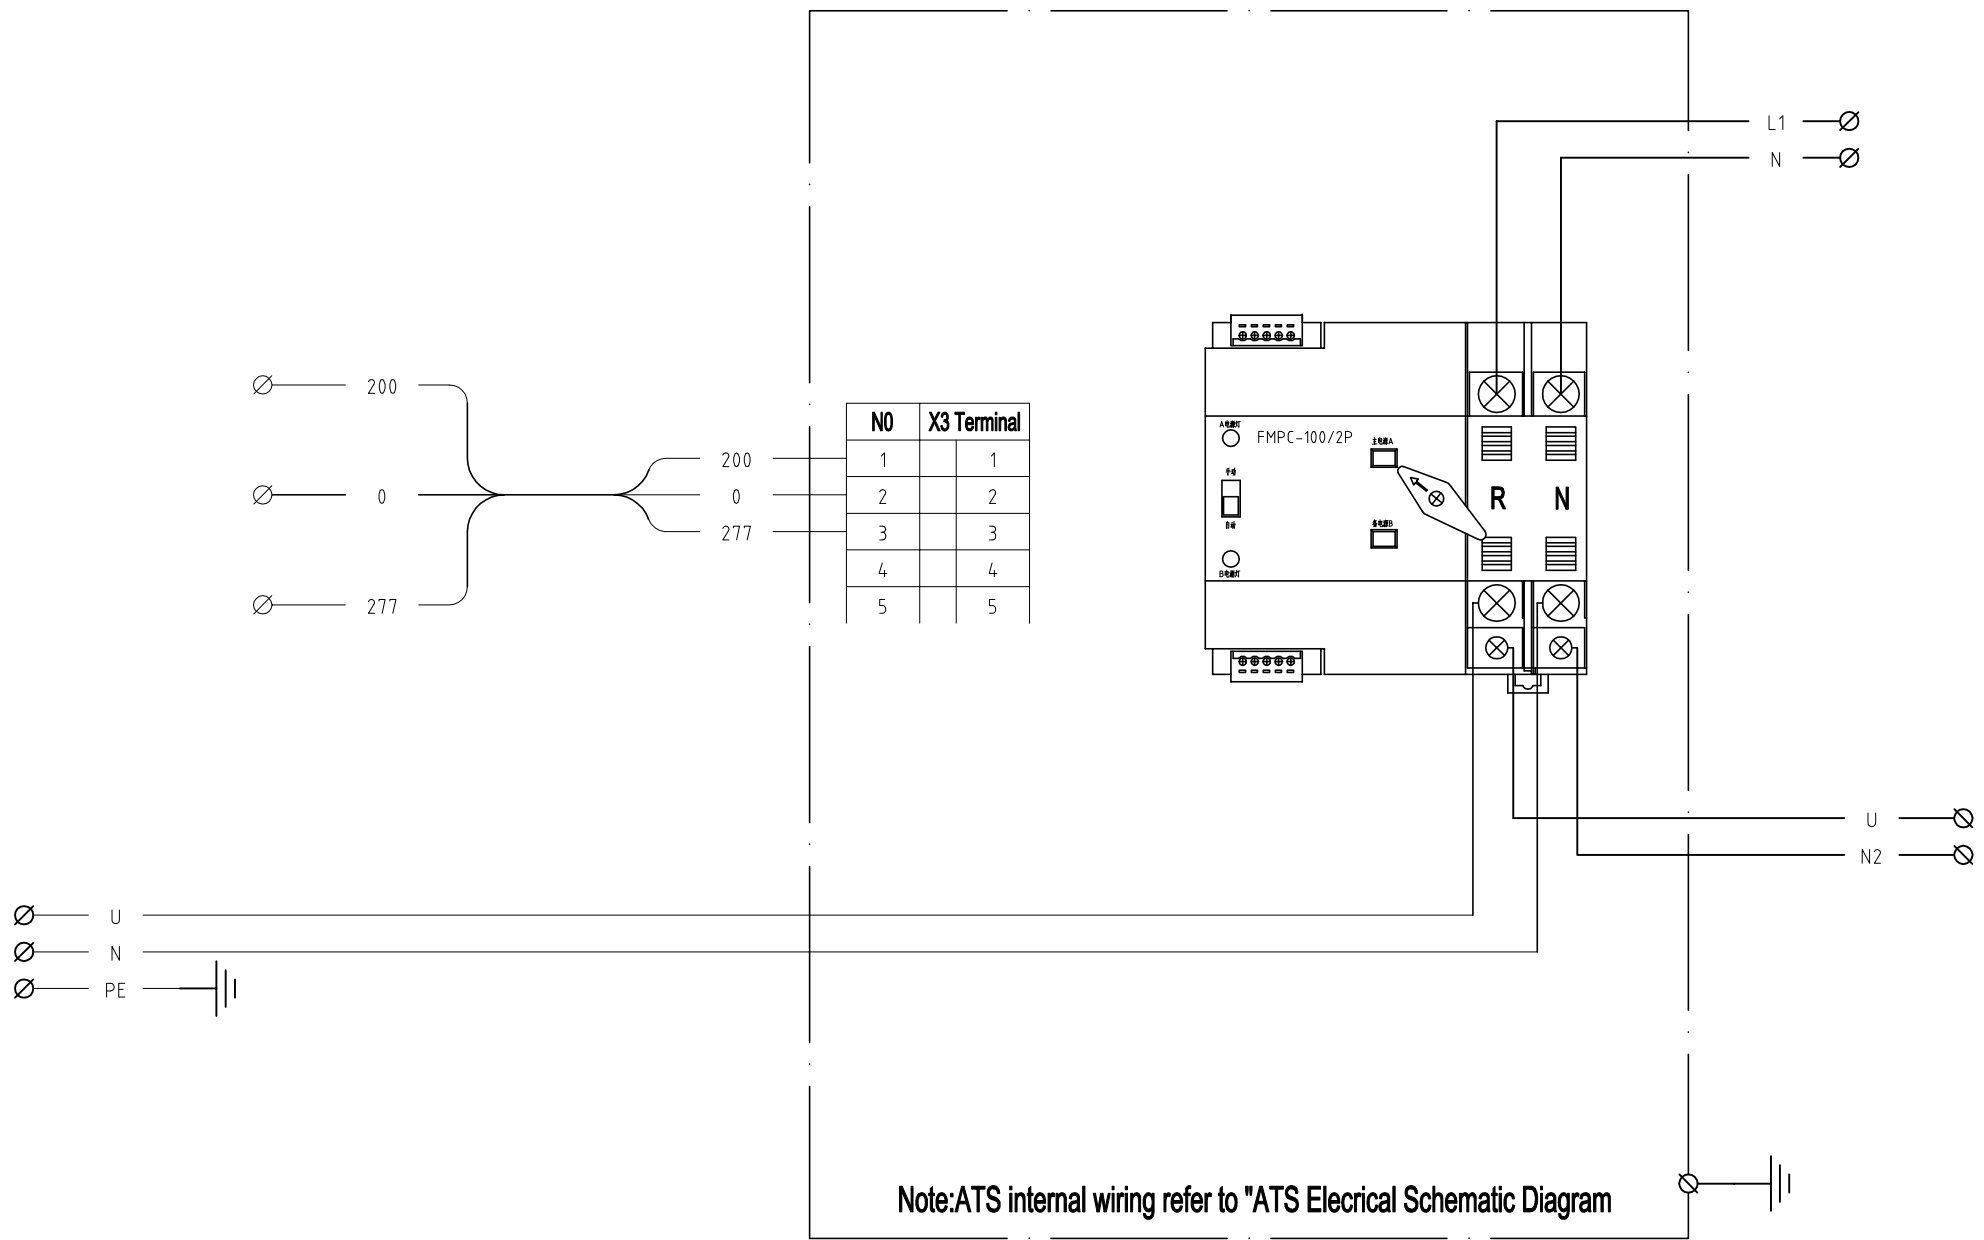

ATS Wiring Diagram

Genset		Genset-ATS Connection Cable	ATS Cabinet		Grid Input	Load Output
Main circuit output	I/O Port		I/O Terminal	ATS Switch		

NO	X3 Terminal
1	1
2	2
3	3
4	4
5	5

Note: ATS internal wiring refer to "ATS Electrical Schematic Diagram"

YA20063F12-TA ELECTRICAL SCHEMATIC DIAGRAM