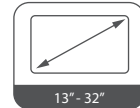

DURONIC

EN-INSTRUCTION MANUAL
ES-MANUAL DE INSTRUCCIONES
FR-MANUEL D'INSTRUCTIONS
DE-BENUTZERHANDBUCH
IT -MANUALE DI ISTRUZIONI

DM054

Max weight 66 lbs- 30kg
CAUTION: DO NOT EXCEED
MAXIMUM LISTED WEIGHT
CAPACITY. SERIOUS INJURY
OR PROPERTY DAMAGE MAY
OCCUR!