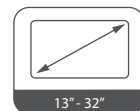

DURONIC

EN-INSTRUCTION MANUAL
ES-MANUAL DE INSTRUCCIONES
FR-MANUEL D'INSTRUCTIONS
DE-BENUTZERHANDBUCH
IT -MANUALE DI ISTRUZIONI

DM054

Max weight 66 lbs- 30kg
CAUTION: DO NOT EXCEED
MAXIMUM LISTED WEIGHT
CAPACITY. SERIOUS INJURY
OR PROPERTY DAMAGE MAY
OCCUR!