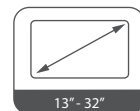

DURONIC

EN-INSTRUCTION MANUAL
ES-MANUAL DE INSTRUCCIONES
FR-MANUEL D'INSTRUCTIONS
DE-BENUTZERHANDBUCH
IT -MANUALE DI ISTRUZIONI

DM053

Max weight 66 lbs- 30kg
CAUTION: DO NOT EXCEED
MAXIMUM LISTED WEIGHT
CAPACITY. SERIOUS INJURY
OR PROPERTY DAMAGE MAY
OCCUR!