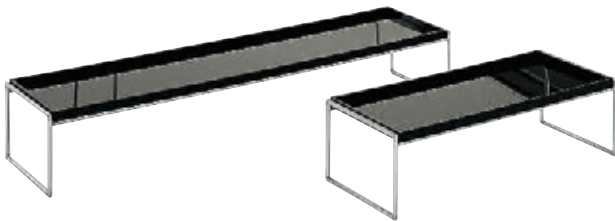

# TRAYS 2002

Design Piero Lissoni

### FRAME

Chrome-plated steel