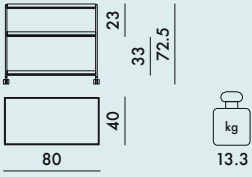

6.43

0.042

98X8X54

4412

1

10.25

0.066

92X8X89

4414

1

12.5

0.076

157X9X54

4416

4418

FRAME

Chrome-plated steel

SHELVES

Batch-dyed PMMA

4416	1	14.8	0.109	86X24X53
4418	1	33.2	0.224	174X28X46

4416	reached level
UNI 8606/84	(maximum level) 3
UNI 8600/84	(maximum level) 3