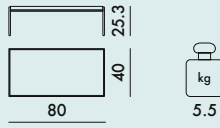

TRAYS 2002

Design Piero Lissoni

4410

4412

4414

FRAME

Chrome-plated steel

SHELVES

Batch-dyed PMMA

4410 - 4414

EN 1730:00

reached level

6.5 (maximum level) 3

6.3 (maximum level) 3

4410

1

6.43

0.042

98X8X54

4412

1

10.25

0.066

92X8X89