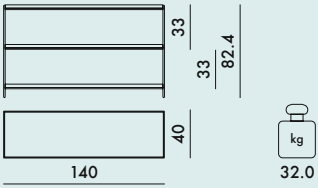

6.43

0.042

98X8X54

4412

1

10.25

0.066

92X8X89

4414

1

12.5

0.076

157X9X54

4416

4418

FRAME

Chrome-plated steel

SHELVES

Batch-dyed PMMA

4416	1	14.8	0.109	86X24X53
4418	1	33.2	0.224	174X28X46

4416	reached level
UNI 8606/84	(maximum level) 3
UNI 8600/84	(maximum level) 3