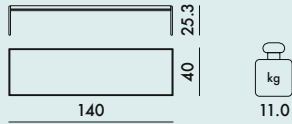

TRAYS 2002

Design Piero Lissoni

4410

4412

4414

FRAME

Chrome-plated steel

SHELVES

Batch-dyed PMMA

4410 - 4414

EN 1730:00

reached level

6.5 (maximum level) 3

6.3 (maximum level) 3

4410

1

6.43

0.042

98X8X54

4412

1

10.25

0.066

92X8X89