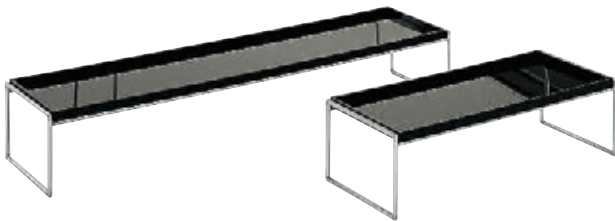

TRAYS 2002

Design Piero Lissoni

4410

4412

4414

FRAME

Chrome-plated steel

SHELVES