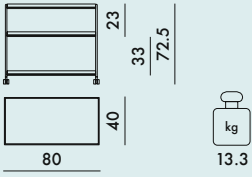

4416

4418

FRAME

Chrome-plated steel

SHELVES

Batch-dyed PMMA

4416	1	14.8	0.109	86X24X53
4418	1	33.2	0.224	174X28X46

4416	reached level
UNI 8606/84	(maximum level) 3
UNI 8600/84	(maximum level) 3