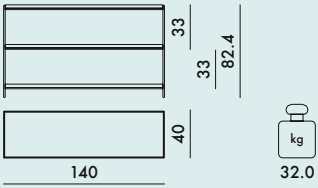

4416

4418

FRAME

Chrome-plated steel

SHELVES

Batch-dyed PMMA

4416	1	14.8	0.109	86X24X53
4418	1	33.2	0.224	174X28X46

4416	reached level
UNI 8606/84	(maximum level) 3
UNI 8600/84	(maximum level) 3