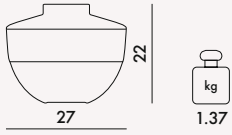

1221

MATERIAL

Transparent or mass-coloured PMMA

TRANSPARENT

22
Orange
Violet
Smoke

33
Smoke
Yellow
Blue

44
Smoky
Dark Smoke
Petroleum

1221

1

1.88

0.027

26X32X32