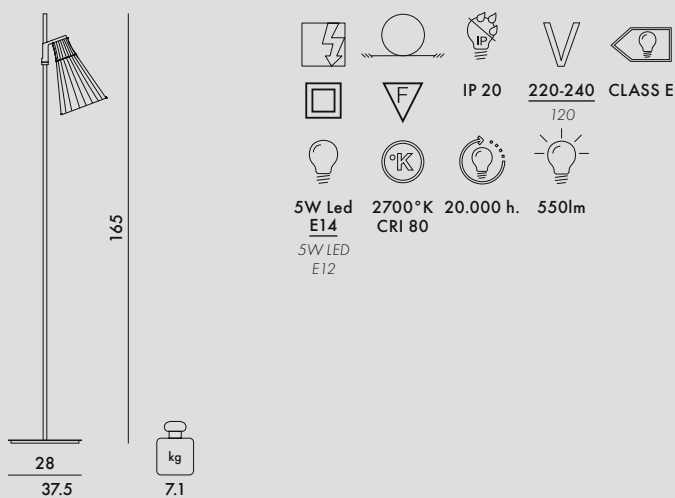

K-LUX 2022

Design Rodolfo Dordoni

9425/B9425/U9425

FRAME

Polyester powder-coated steel

DIFFUSER

Transparent batch-dyed PMMA and ABS

JJ16

One G45 E14 5W LED light bulb included
Cannot be sold separately from 9525/B9425

The light source can be replaced with a similar source, respecting the data indicated on the label. We recommend using a light source with a colour temperature of 2700 K.

9425/B/U	1 Base	5.3	0.003	30X30X4
	1 Rod	1.8	0.001	3X3X168
	1 Lampshade	1.8	0.023	39X25X24