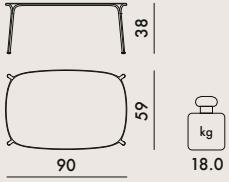

NEW!

HIRAY 2022

Design Ludovica + Roberto Palomba

6194
coffee table

MATERIAL

Painted galvanised steel

6194 1 22.0 0.2314 42X92X60

EN 15372:2016	level reached
5.1	Compliant
5.2	Compliant
EN 1730:2012	level reached
6.2	L3
6.3	L3
6.4.2	L3
6.6	L3
7.2	Compliant