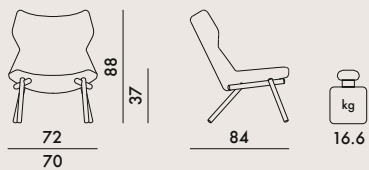

FOLIAGE 2013

Design Patricia Urquiola

6086

LEGS

Steel tubes painted with epoxy polyester

SEAT

Fabric-covered polyurethane foam

COVER

Velvet

Trevira™

In order to better satisfy the needs of common areas, Foliage is also available in a personalised version with fabrics provided by the client.

Dimensions of customised fabric to cover a single piece:
armchair: 140x180 cm. sofa: 140x800 cm.

EN 1022 2005	Compliant
EN 16139 2013	Compliant
EN 1728:2012	level reached
6.1.5	(maximum level) L2
6.1.6	(maximum level) L2
6.1.7	(maximum level) L2
6.1.8	(maximum level) L2
6.2.5	(maximum level) L2
6.4	(maximum level) L2
6.5	(maximum level) L2
6.24	(maximum level) L2

6086

1	14.7	0.410	76X76X71
1	7.0	0.183	71X66X39