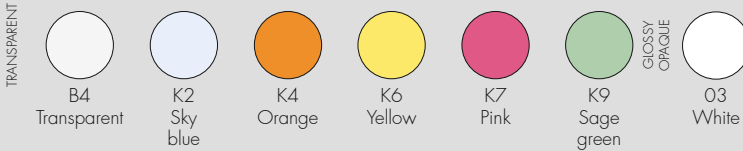

SMALL FL/Y 2002

Design Ferruccio Laviani

9053/9054

NEW!

MATERIAL

Batch-dyed recycled PMMA

Product made of recycled material

9068/9069

MATERIAL

Painted PMMA

9066/9067

MATERIAL

Metallic PMMA

JJ14

One E27 max. 12W LED light bulb included
Cannot be sold separately
from 9053/9068/9066

One E26 Max 7.5W LED light bulb included
Cannot be sold separately
from 9054/9069/9067

The light source can be replaced with a similar source, respecting the data indicated on the label. We recommend using a light source with a colour temperature of 2700 K.

9053/9054	1	2.14	0.058	42X32X43
9068/9069	1	2.14	0.058	42X32X43
9066/9067	1	2.14	0.058	42X32X43