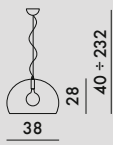

SMALL FL/Y 2002

Design Ferruccio Laviani

9053/9054

NEW!

MATERIAL

Batch-dyed recycled PMMA

Product made of recycled material

9068/9069

MATERIAL

Painted PMMA

9066/9067

MATERIAL

Metallic PMMA

JJ14

One E27 max. 12W LED light bulb included
Cannot be sold separately
from 9053/9068/9066

One E26 Max 7.5W LED light bulb included
Cannot be sold separately
from 9054/9069/9067