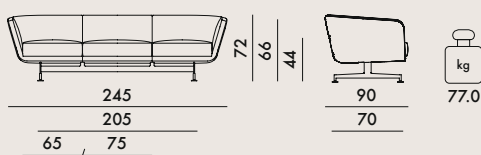

D7016

FRAME

Painted steel

SEAT AND BACKREST

Polyurethane with fabric upholstery