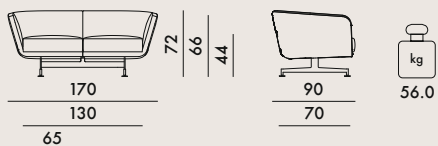

BETTY 2018

Design Piero Lissoni

D7015