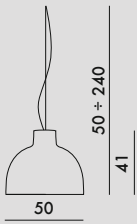

# BELLISSIMA 2018

Design Ferruccio Laviani

kg  
2.3