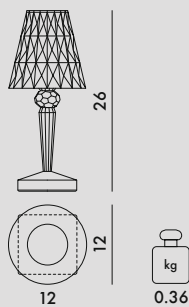

BATTERY 2015

Design Ferruccio Laviani

MATERIAL

Mass-dyed or metallic transparent PMMA

W9140/U9140

TRANSPARENT

W9145/U9145

METALLIC