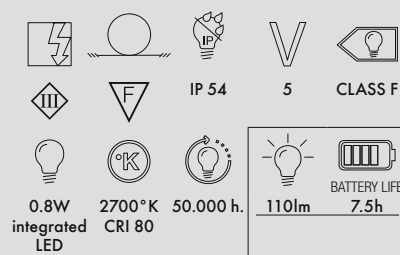

BATTERY 2015

Design Ferruccio Laviani

MATERIAL

Mass-dyed or metallic transparent PMMA

W9140/U9140

TRANSPARENT

W9145/U9145

METALLIC