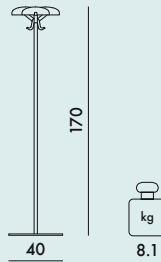

ALTA TENSIONE 1996

Design Enzo Mari

8160

BASE AND UPRIGHT

Steel

HOOK AND SUPPORTS

Aluminium

CAPS

8.3
1.7

0.069
0.003

45X34X45
4X165X4