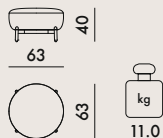

LUNAM 2021

Design Patricia Urquiola

FRAME

Painted steel

N
Black

SEAT

Polyurethane with fabric upholstery

6249

Orsetto fabric

A6249

★ 1
White

2
Green

3
Brown

4
Rusty
orange

5
Blue

6
Grey

★ version always in stock - other than in the case of unforeseen events beyond Kartell's control

6250

Antibes fabric

A6250

1
Beige

2
Anthracite

3
Pale
grey

4
Green

5
Wine

IMO

Removable cover

Fire-resistant version

UK Standard BS 5852 S5, S.I. 1324

Antibes fabric

UNI 9175, EN1021 fire reaction test, class 1 IM Ministerial approval pending