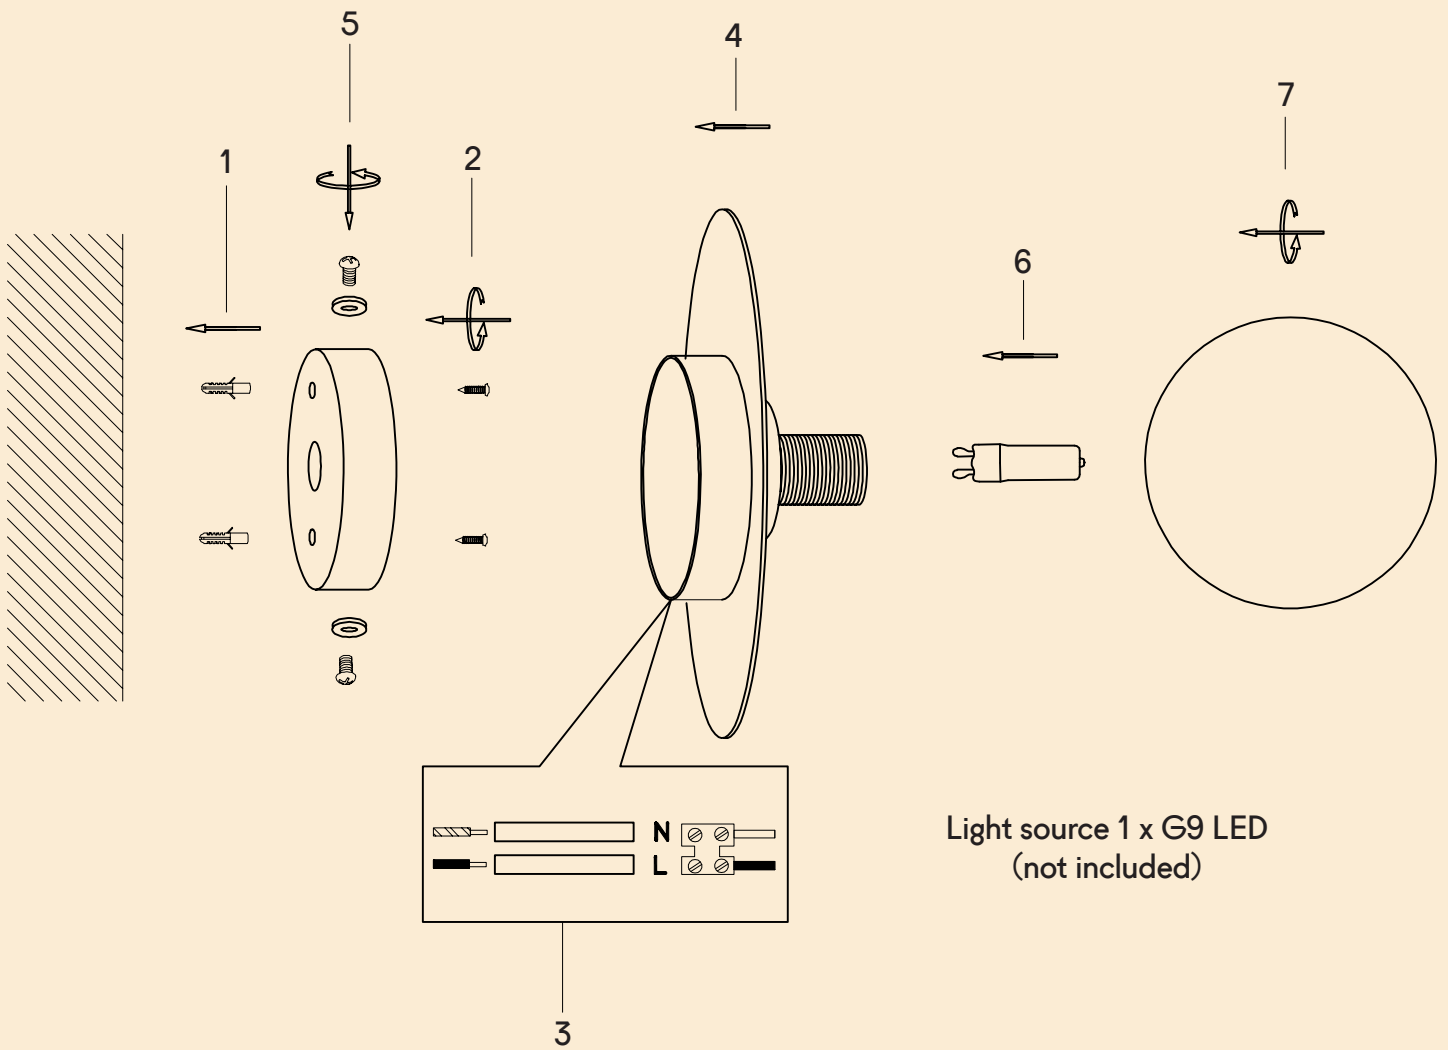

Circle Lamp 200

Light source 1 x G9 LED
(not included)

Dimensions

Circle Lamp 200

TONITON
×
MONO