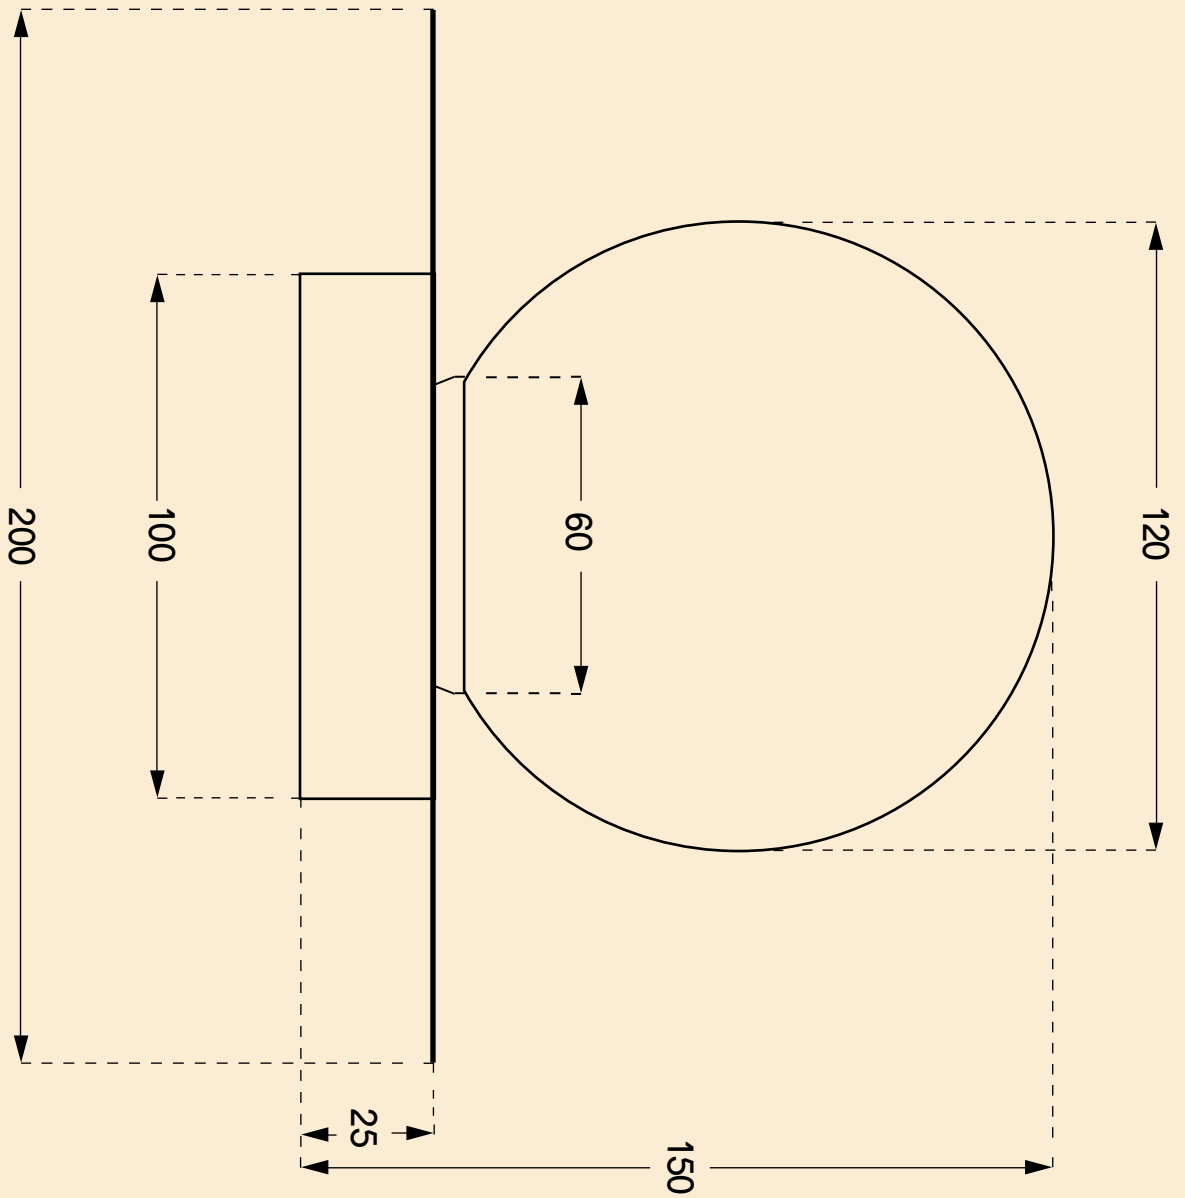

Circle Lamp 200

Light source 1 x G9 LED
(not included)

Dimensions

Circle Lamp 200

TONITON
×
MONO