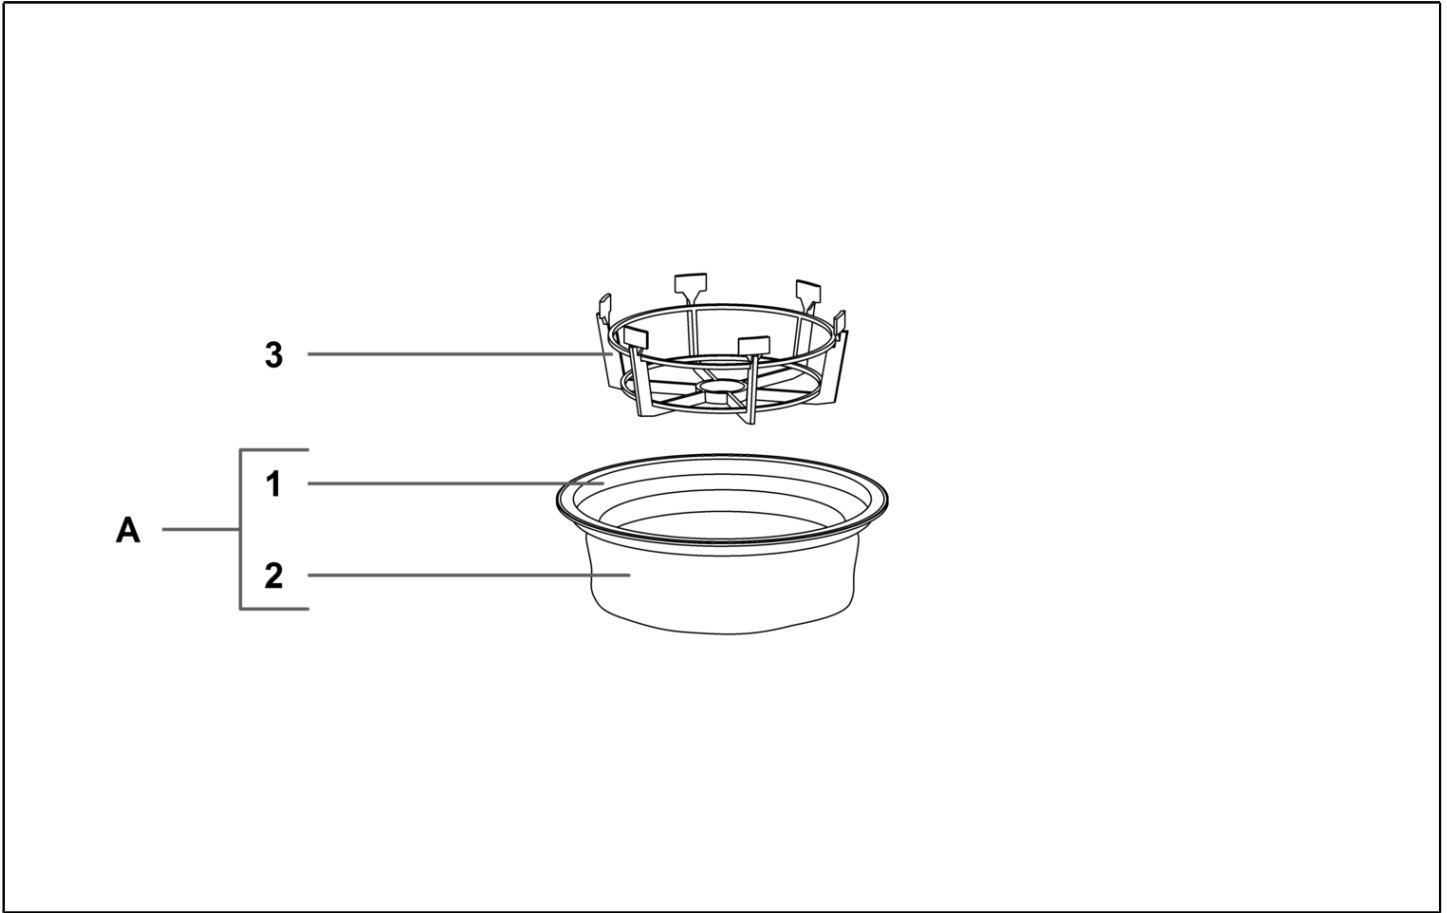

Ref. K	Part N.	Old Ref.	Description	Quantity	Validity		Price
					From	To	
A	FTDP00078	03229 SAN	RING 300 W/FIL.POLY.H=75 SAN	1,00			--
0001	MPVR35494	00123	FILTER RING 300	1,00			--
0002	FTDP00451	00124 SAN	FILTER POLYESTER H=75 SAN	1,00			--
0003	MPVR35493	02655	FILTER BASKET LAVA	1,00			--