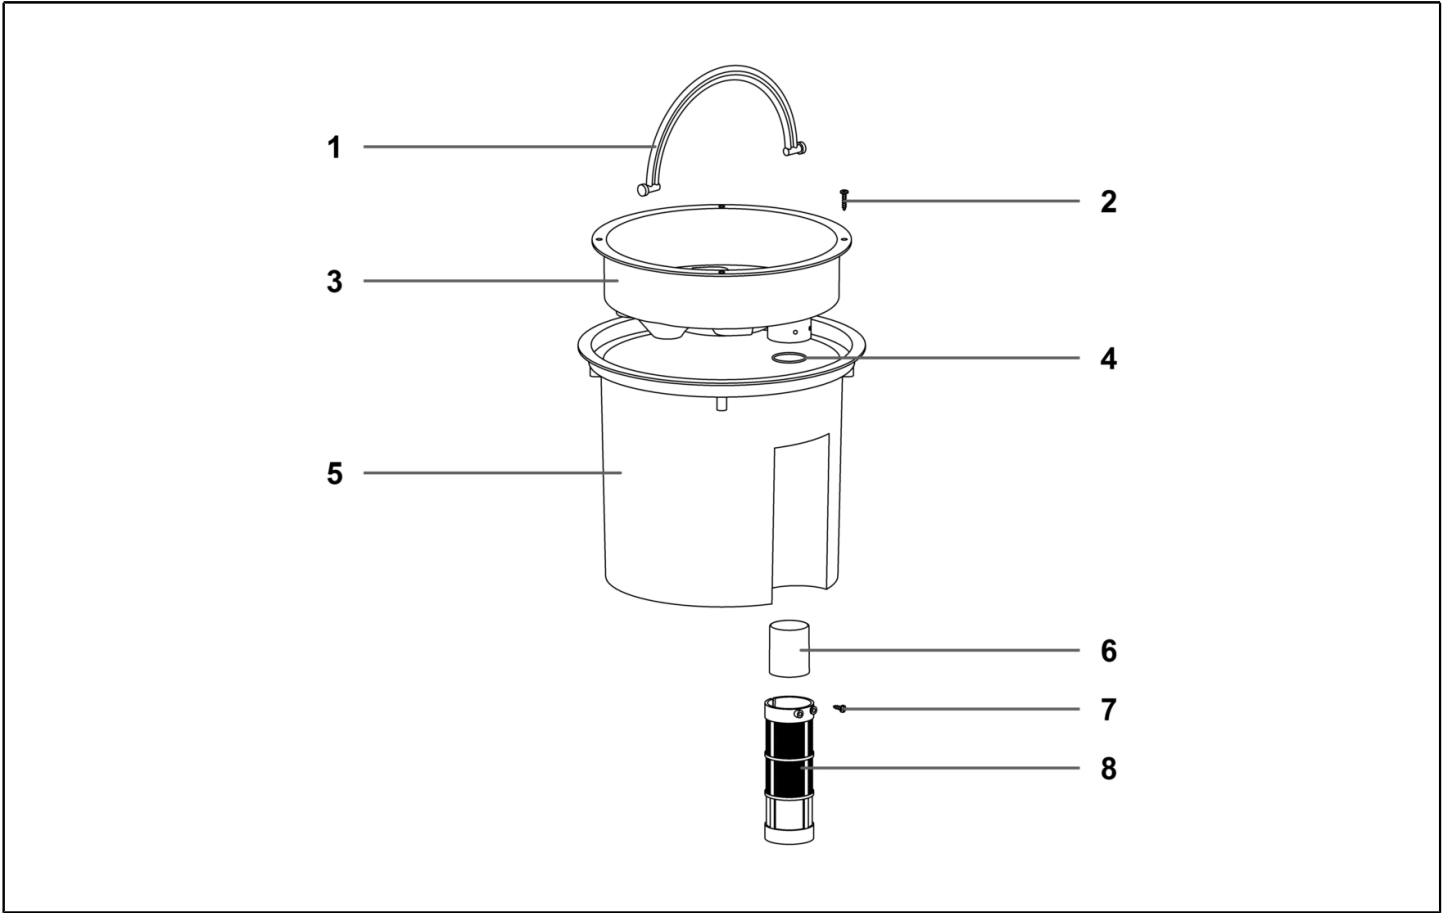

Ref. K	Part N.	Old Ref.	Description	Quantity	Validity		Price
					From	To	
0001	MPVR06677	03214	PLASTIC HANDLE BASKET LT.6	1,00			--
0002	VTVT72105	02622	SCREW "TC" 4,2X19 INOX	4,00			--
0003	MPVR06592	02598	COVER BASKET LT. 6	1,00			--
0004	GUGO00341	06601	O-RING 2100 D.25,12X1,78	1,00			--
0005	MPVR86131	02597	SMALL BUCKET LT.6	1,00			--
0006	MPVR08596	02580-1NE	BLACK FLOATER NEW	1,00			--
0007	VTVT01189	06252	SCREW AUT.TC PHL 3,9X13 STAIN.	2,00			--
0008	MPVR08816	02592-1	ANTIFOAM BODY MINI D.50	1,00			--