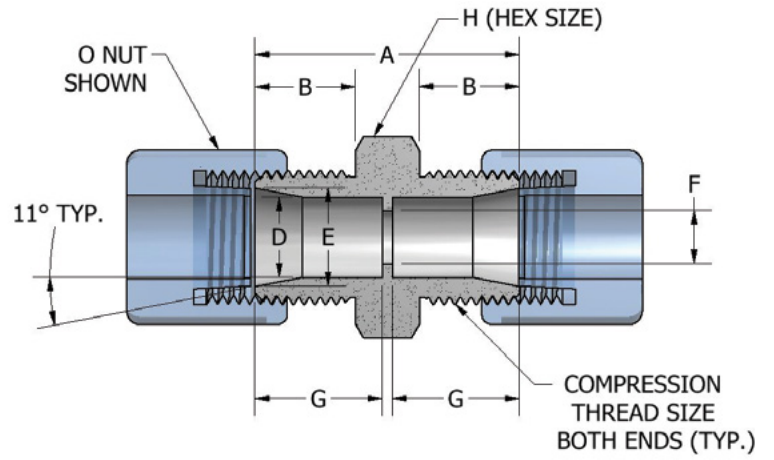

UNION CONNECTORS

15

Diagram shown with Nut Style, O, Standard Ferrule Nut

UNION CONNECTORS

JACO Part No.	Tube O.D.	Comp. Thd.	A	B	D	E	F	G	H
15 - 4	1/4	7/16-20	±1/64	±1/64	.250	.330-.335	.170	15/32	5/8
15 - 5	5/16	1/2-20	1-1/32	25/64	.312	.380-.385	.232	31/64	11/16
15 - 6	3/8	5/8-20	1-15/64	15/32	.375	.460-.465	.250	19/32	13/16
15 - 8	1/2	3/4-20	1-7/16	9/16	.500	.590-.595	.375	11/16	15/16
15 - 10	5/8	7/8-20	1-1/2	19/32	.625	.715-.720	.500	45/64	1-1/16
15 - 12	3/4	1-1/16-20	1-3/4	43/64	.750	.860-.865	.625	13/16	1-5/16
15 - 14	7/8	1-3/16-16	1-57/64	3/4	.875	.995-1.000	.750	7/8	1-7/16